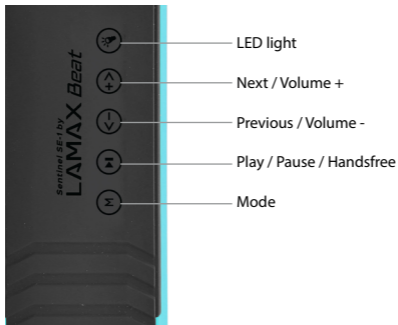

Sentinel SE-1 by **LAMAX** *Beat*

Quick starting guide

Functions:

Bluetooth **2.1**

Micro SD card 

Micro USB **USB**

FM radio **FM**

Handsfree 

Audio input 

LED flashlight 

Buttons:

Button name	Bluetooth mode	FM radio mode	Audio mode
Power ON / OFF	Switch On/Off to turn on/off the device		
Previous / Volume -	Press – Go to previous track	Press – Go to the previous station	Press – Go to previous track
	Hold – Decrease volume		
Play / Pause	Press – Stop / Start playback Incoming call: Press – Answer call Hold – Reject call	Press – Turn radio On / Off Hold – Search for stations	Press – Stop / Start playback
Next / Volume +	Press – Go to the next track	Press – Go to next station	Press – Go to the next track
	Hold – Increase volume		
Mode	Press – Go to next mode		
Light	Press to turn LED light On/Off		