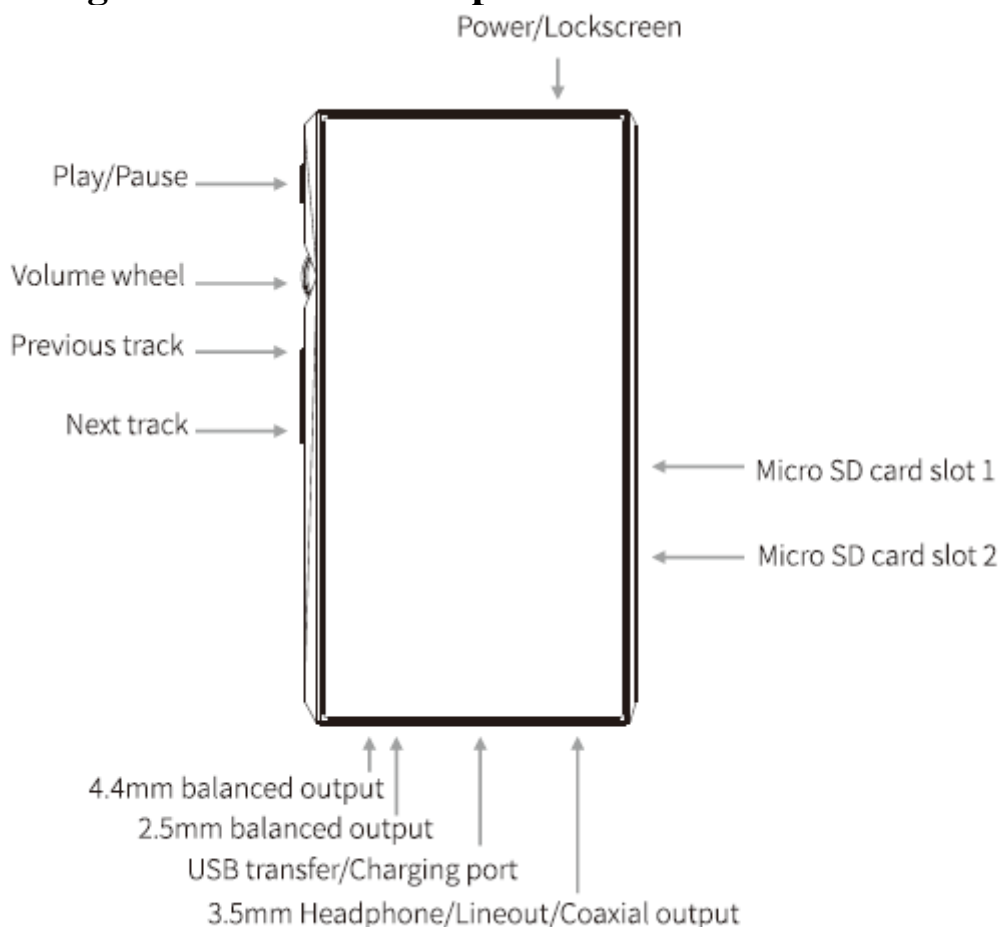

●Introduction

The M11 is a high fidelity, high resolution digital audio player, Using Samsung 14nm Exynos 7872, Dual AK4493EQ DACs, 3GB ram, 32GB storage, and support dual external TF card storage(Theoretically up to 4T extension), equipped with 5.15-inch 18:9 HD display. With a deep custom Android7.0 and professional custom music player "FiiO Music", the system runs at a fast and smooth speed, with simple operation. Support PO/LO/BAL(both 2.5mm and 4.4mm) / SPDIF Coaxial Output, also support USB DAC/USB Audio/Bluetooth receive function. Wireless not only supports dual-band WiFi and Bluetooth 4.2 protocol, also supports high-quality Bluetooth protocol such as aptX, aptX-HD, LDAC, HWA. You can play music continuously for at least 13 hours, or let it in deep sleep mode for 50 days so that you can enjoy it everytime.

●Buttons and ports introduced

1. Pictorial guide to buttons and ports