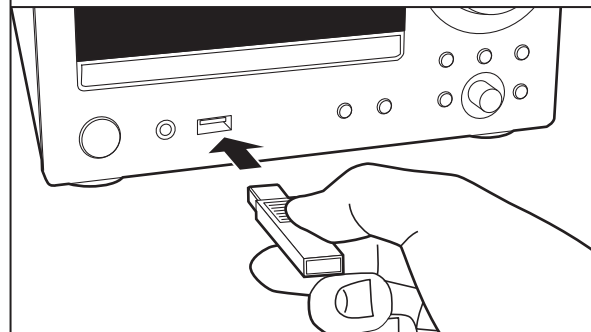

Manuale di istruzioni

Bedienungsanleitung

Gebruikershandleiding

Grundläggande bruksanvisning

En Fr Es It De Nl Sv

COMPACT
disc
DIGITAL AUDIO

Table of Contents

Before Start	
What's in the box	3
Part Names	
Front Panel	4
Rear Panel (CS-N575D)	5
Rear Panel (CS-N575)	6
Remote Controller	7
Display	8
Speakers System	9
Install	
Connect the Speakers	10
Connecting the antenna and power cord, etc.	12
Initial Setup	
Power On & Initial Setup	13
Time settings	15
Playback	
Playing CDs	16
USB Storage Device/HDD	18
Internet Radio	20
Spotify	21
Listening to the FM Radio	22
Listening to DAB Digital Radio (CS-N575D)	25
BLUETOOTH® Playback	28
Playing audio from an external device	29
Music Server	31
Using the alarm to start play	34
Entering text, adjusting sound quality, etc.	36
Supplementary information	
Supplementary information for player functions.....	37
Advanced Setup	
Advanced Settings.....	38
Firmware Update	42
Others	
Troubleshooting	44
Other notes	47
General Specifications	48
License and Trademark Information	50