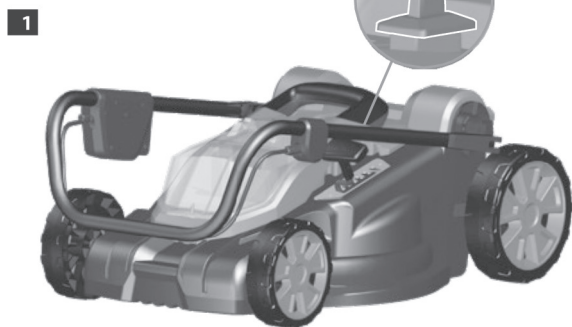

[®]
VERDEMAX

SEKAČKA NA TRÁVU S BATERIÍ 20V RS20

20V BATTERY-POWERED LAWN MOWER RS20

Cod. 4354

Návod k obsluze
Operating manual

CS

CE

I