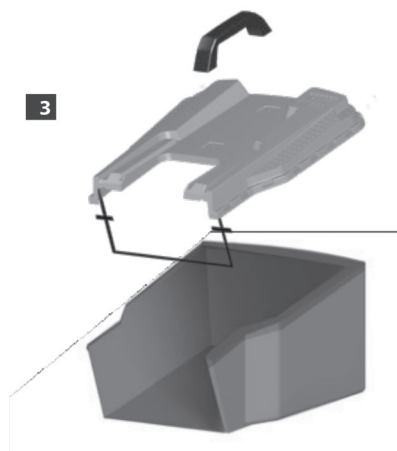

[®]
VERDEMAX

SEKAČKA NA TRÁVU S BATERIÍ 20V RS20

20V BATTERY-POWERED LAWN MOWER RS20

Cod. 4354

Návod k obsluze
Operating manual

CS

CE

I