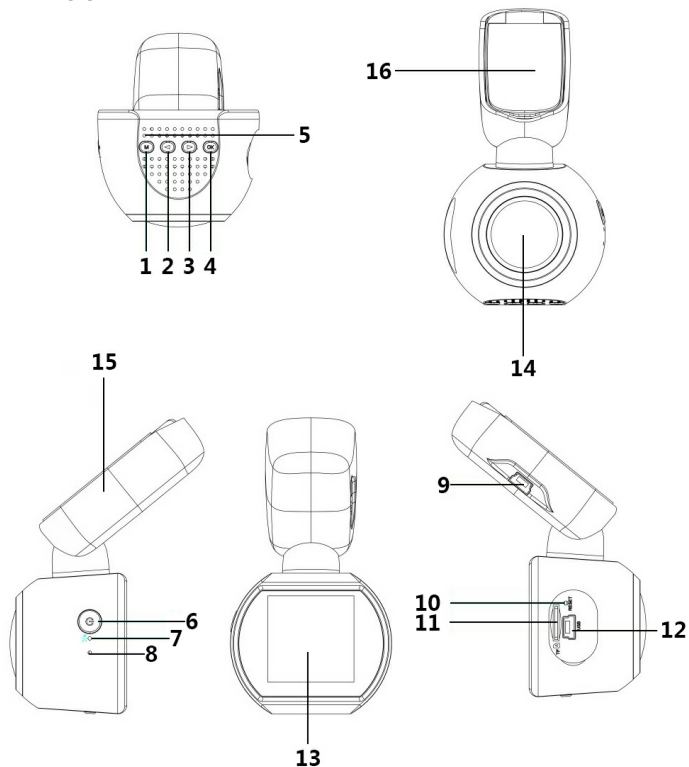

Dashcam with Wi-Fi,
GPS and Magnetic Holder

LAMAX T6

1. PACK CONTENTS

- LAMAX T6 dashcam
- GPS holder with 3M adhesive pad
- 2× spare 3M adhesive pad
- Car charger
- Mini USB cable 0,7 m and Mini USB cable 3 m
- Manual and Safety Instructions
- Cloth carry bag
- Microfibre cloth

2. PRODUCT LAYOUT

1. MENU/MODE button

2. UP button

3. DOWN button

4. OK button

5. Speaker

6. ON/OFF button (power)

7. Microphone

8. LED

9. USB charging port

10. RESET

11. MicroSD card slot

12. Mini USB interface

13. Display

14. Lens

15. GPS holder