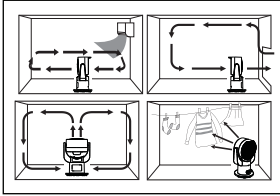

Picture 1

Picture 2

Picture 3

Picture 4

Picture 5

Picture 6

Picture 7

Picture 8

Picture 8

Picture 10

EN

Please read this manual thoroughly before using and save it for future reference. This product is only suitable for well insulated spaces or occasional use.

WARNINGS

1. Before use make sure that power supply corresponds to the one listed on rating plate.
2. This device is intended for household use indoor and dry use only.
3. Do not use outdoors or on wet surfaces. Do not use in bathrooms, laundry areas or similar indoor locations. Never locate the appliance where it may fall into a bath or other water container. Do not use or store where it may get wet or in the immediate surroundings of a bath, a shower, or a swimming pool.
4. Before use, place the product on hard, flat, stable and dry surface.
5. Slight odors are possible at beginning of usage until device reaches its thermal stability.
6. This device is equipped with a grounded plug. Please ensure the wall outlet in your house is well earthed.
7. When used in heating mode the device is hot when in use and for a short period after use. To avoid burns, do not let bare skin touch hot surfaces. When moving the appliance hold it by the handle.
8. Keep combustible materials, such as furniture, pillows, bedding, papers, clothes and curtains, at least 1m from the front of the appliance and keep them away from the sides and rear when the appliance is plugged in.
9. Do not allow to be used as a toy. Close attention is necessary when used by or near children. Children of less than 3 years should be kept away unless continuously supervised. Children should be supervised to ensure that they do not play with the appliance and remote control.
10. This device can be used by children aged from 8 years and above as well as by persons with reduced physical, sensory or mental capabilities or lack of experience and knowledge if they