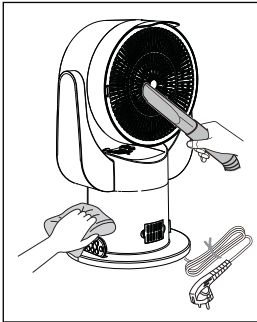

Picture 1

Picture 2

Picture 3

Picture 4

Picture 5

Picture 6

Picture 7

Picture 8

Picture 8

Picture 10

EN

Please read this manual thoroughly before using and save it for future reference. This product is only suitable for well insulated spaces or occasional use.

WARNINGS

1. Before use make sure that power supply corresponds to the one listed on rating plate.
2. This device is intended for household use indoor and dry use only.
3. Do not use outdoors or on wet surfaces. Do not use in bathrooms, laundry areas or similar indoor locations. Never locate the appliance where it may fall into a bath or other water container. Do not use or store where it may get wet or in the immediate surroundings of a bath, a shower, or a swimming pool.
4. Before use, place the product on hard, flat, stable and dry surface.
5. Slight odors are possible at beginning of usage until device reaches its thermal stability.
6. This device is equipped with a grounded plug. Please ensure the wall outlet in your house is well earthed.
7. When used in heating mode the device is hot when in use and for a short period after use. To avoid burns, do not let bare skin touch hot surfaces. When moving the appliance hold it by the handle.
8. Keep combustible materials, such as furniture, pillows, bedding, papers, clothes and curtains, at least 1m from the front of the appliance and keep them away from the sides and rear when the appliance is plugged in.
9. Do not allow to be used as a toy. Close attention is necessary when used by or near children. Children of less than 3 years should be kept away unless continuously supervised. Children should be supervised to ensure that they do not play with the appliance and remote control.
10. This device can be used by children aged from 8 years and above as well as by persons with reduced physical, sensory or mental capabilities or lack of experience and knowledge if they