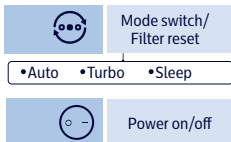

Pluto Non DI_CEE_EN

90x127mm

Control

Display

Air quality light

Air quality

Good Fair Poor Very poor

Filter replacement alert