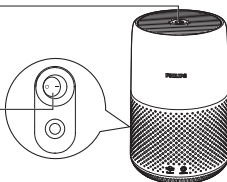

Pluto Non DI_CEE_EN

90x127mm

Control

Display

Air quality light

Air quality

Good Fair Poor Very poor

Filter replacement alert