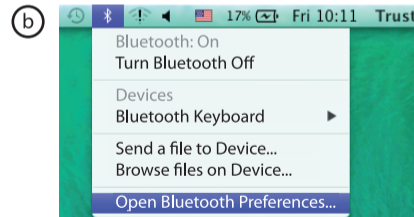

4.

5.

Bluetooth Pairing Request

Enter the code "XXXX" on "Trust Bluetooth Keyboard", followed by the Return or Enter key.

FAQ

Frequently asked questions

<http://www.trust.com/22242/faq>

Trust Bluetooth Keyboard