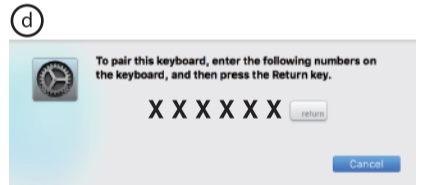

4.

5.

Bluetooth Pairing Request

Enter the code "XXXX" on "Trust Bluetooth Keyboard", followed by the Return or Enter key.

FAQ

Frequently asked questions

<http://www.trust.com/22242/faq>

Trust Bluetooth Keyboard