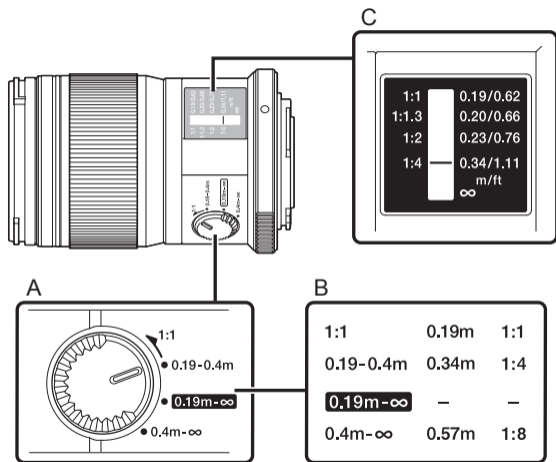

EN INSTRUCTIONS

Thank you for purchasing this Olympus product. To ensure your safety, please read this instruction manual before use, and keep it handy for future reference.

- Focus limit switch (A)
Sets the shooting range.
Turn the switch to set the reproduction ratio scale to the default setting. (B)
If the switch is turned to [1:1], the point of focus is set to 0.19 m. Use MF to shoot at a fixed point of focus. The switch is returned to [0.19-0.4 m].
- Reproduction ratio scale display/ Shooting range (C)

Notes on Shooting

- Edges of pictures may be cut off if more than one filter is used or if a thick filter is used.
- When using a flash, flash light may be blocked by the lens body, lens hood, etc.

Main Specifications

Mount	: Micro Four Thirds mount
Focal distance	: 60 mm (equivalent to 120 mm on a 35 mm camera)
Max. aperture	: f2.8
Image angle	: 20°
Lens configuration	: 10 groups, 13 lenses
Aperture range	: f2.8 to f22
Shooting range	: 0.19 m (7.5 in.) to ∞ (infinite)
Effective f number :	
Reproduction ratio scale	1:1 1:1.3 1:2 1:4
Effective f-No	5.6 5.2 4.5 3.8
Focus adjustment	: AF/MF switching
Weight	: 185 g (6.5 oz.) (excluding hood and cap)
Dimensions	: Max. dia. Ø 56 (2.2 in.) × length 82 (3.3 in.) mm
Lens hood mount	: LH-49 (sold separately)
Filter mount thread diameter	: 46 mm