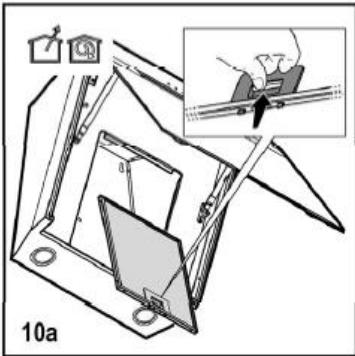

SAMSUNG

Non-destructive disassembly Guide

Range Hood	NK * * * 9804V *
------------	------------------

GREASE FILTER

FRONT PANEL

X 2

SAMSUNG

X 2