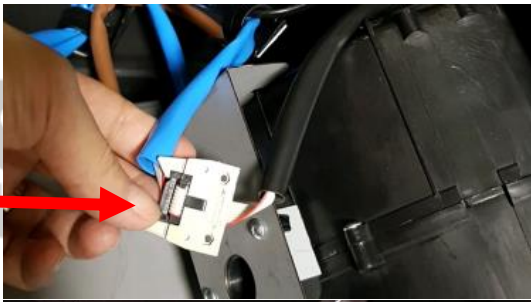

SAMSUNG

Non-destructive disassembly Guide

Range Hood	NK * * * 9804V *
------------	------------------

GREASE FILTER

FRONT PANEL

X 2

SAMSUNG

X 2