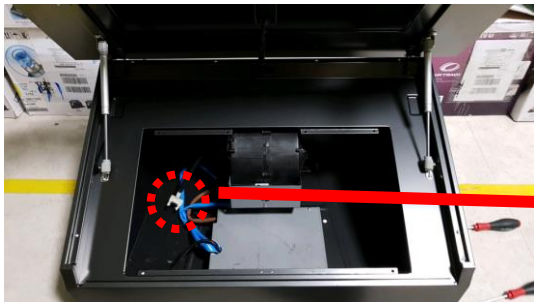

SAMSUNG

Non-destructive disassembly Guide

Range Hood	NK * * * 9804V *
------------	------------------

GREASE FILTER

FRONT PANEL

X 2

SAMSUNG

X 2