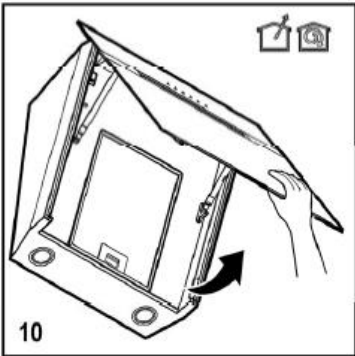

SAMSUNG

Non-destructive disassembly Guide

Range Hood	NK * * * 9804V *
------------	------------------

GREASE FILTER

FRONT PANEL

X 2

SAMSUNG

X 2