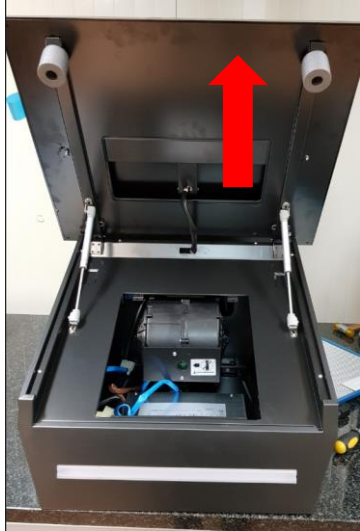

SAMSUNG

Non-destructive disassembly Guide

Range Hood	NK * * * 9804V *
------------	------------------

GREASE FILTER

FRONT PANEL

X 2

SAMSUNG

X 2