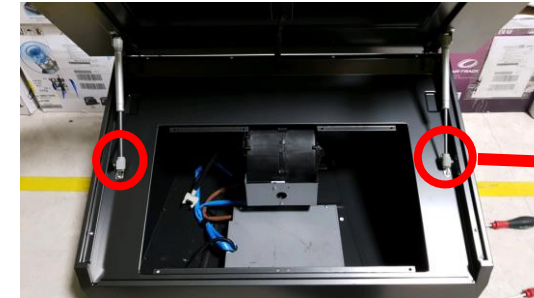

SAMSUNG

Non-destructive disassembly Guide

Range Hood	NK * * * 9804V *
------------	------------------

GREASE FILTER

FRONT PANEL

X 2

SAMSUNG

X 2