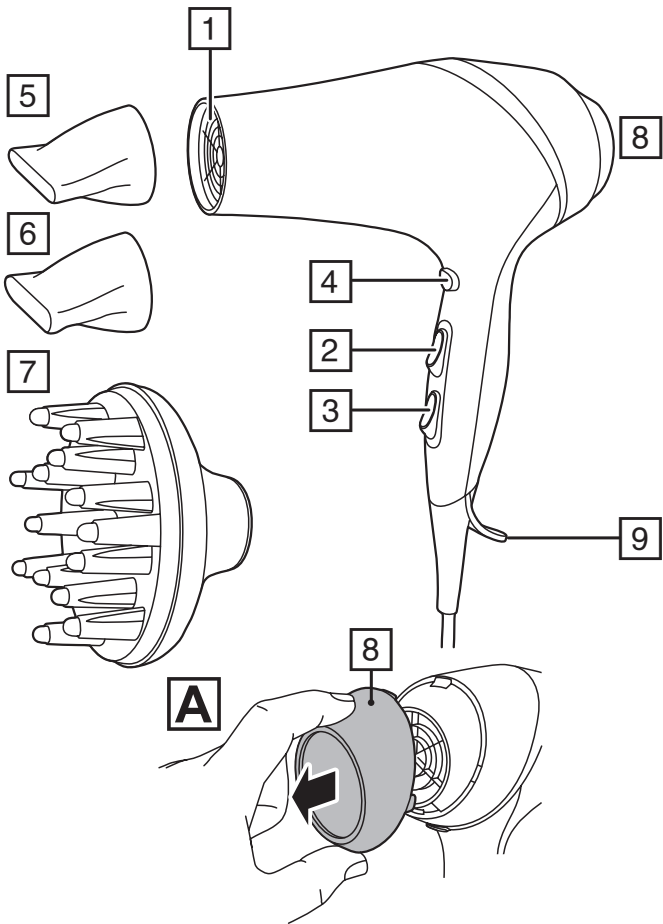

**HYDRALuxe AC Hairdryer
AC8901**