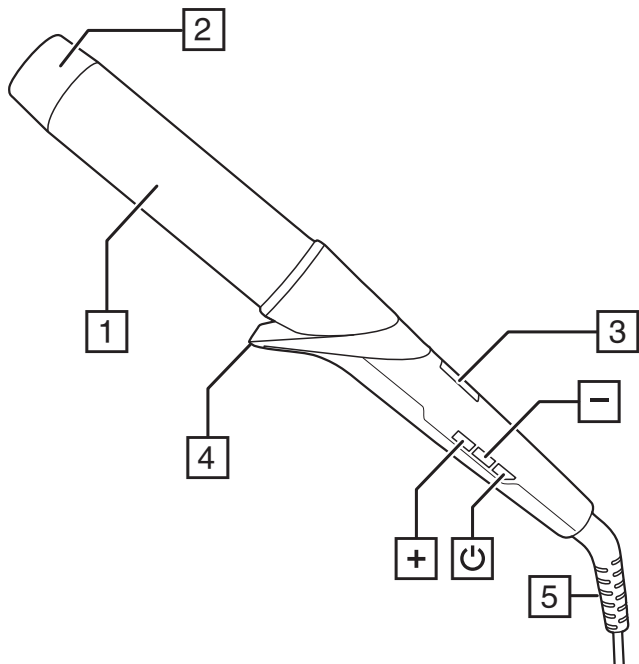

# REMINGTON®

EST. NEW YORK 1937

**HYDRAluxe 32 mm Wand  
CI89H1**

Thank you for buying your new Remington® product. Please read these instructions carefully and keep them safe. Remove all packaging before use.