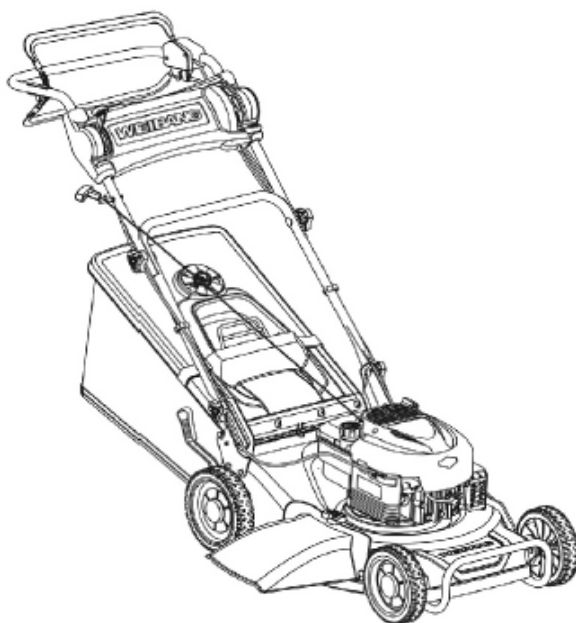

Yangzhou Weibang Garden Machine Company Limited
Hanjiang Industrial Park, Yangzhou City, Jiangsu
Province 225127, P. R. China

Travní sekačka

Číslo modelů:

Model Numbers:

WB454 HB, WB454HB-3in1, WB454SB, WB454SB-3in1, WB454SBV-3in1, WB454HB-2in1,
WB456HKL, WB456HKL-3in1, WB456SKL, WB456SKL-3in1, WB456SKLV-3in1
WB455SC -3in1-6in1, WB4545HC, WB454HC-3in1, WB454SC, WB454SC-3in1, WB454SCV-3in1

WB506HB, WB506SB, WB506SB-3in1, WB506SBV-3in1, WB506HKL, WB506SKL, WB506SKL-3in1, WB506SKLV-3in1
WB506HC, WB506SC, WB506SC-3in1-6in1, WB506SCV-3in1, WB505SK, WB505SK-3in1, WB505SKV-3in1

WB536SB, WB536-3in1, WB536SBV-3in1, WB536SB-3in1-DOV, WB536SBV-3in1-DOV, WB536SKL, WB536SKL-3in1,
WB536SKLV-PRO-3in1, WB536SK, WB536SK-3in1, WB536SKV-3in1

WB507SCV, WB507SCV6in1, WB537SCV 6in1

Uživatelská příručka

(překlad originálního návodu)