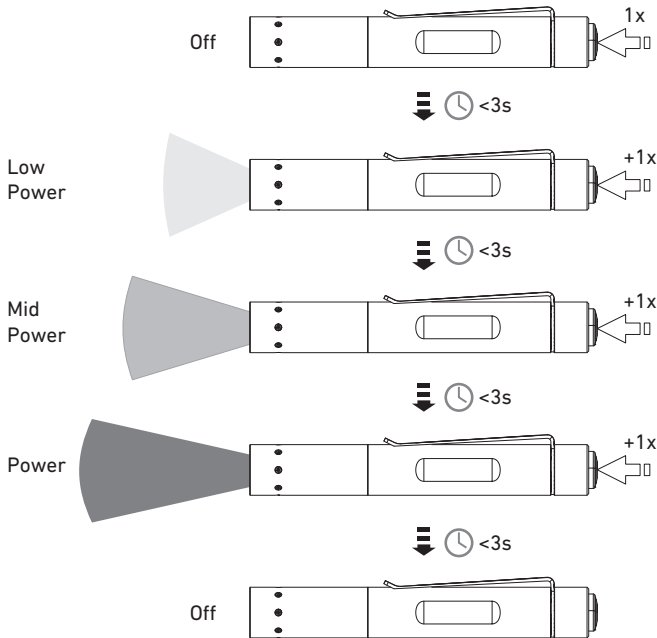

P2R Core

10440

P2R Work

10440

Battery Replacement

Recycling

Operation

Advanced Focus System