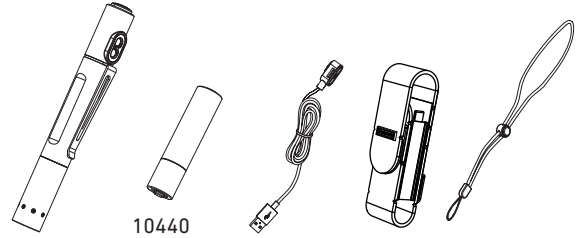

P2R Core

10440

P2R Work

10440

Battery Replacement

Recycling

Operation

Advanced Focus System