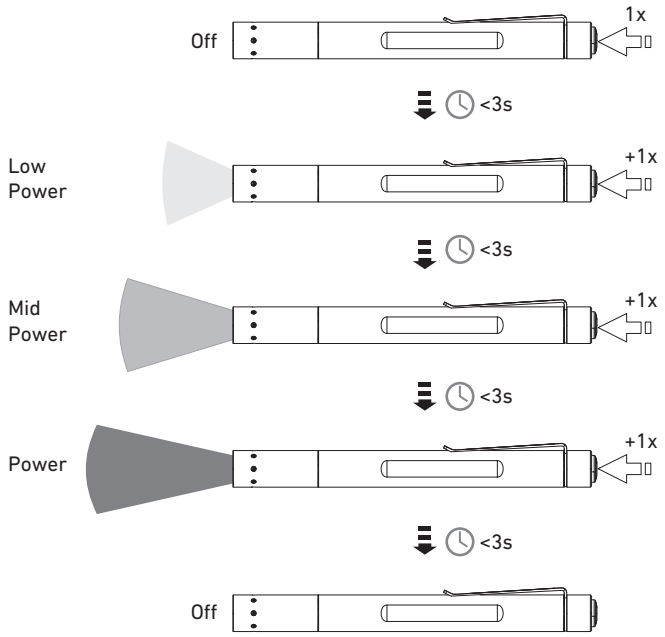

P4R Core

P4R Work

Battery Replacement

Operation

Advanced Focus System

Pouch (P4R Work)

Obsah je uzamčen

Dokončete, prosím, proces objednávky.