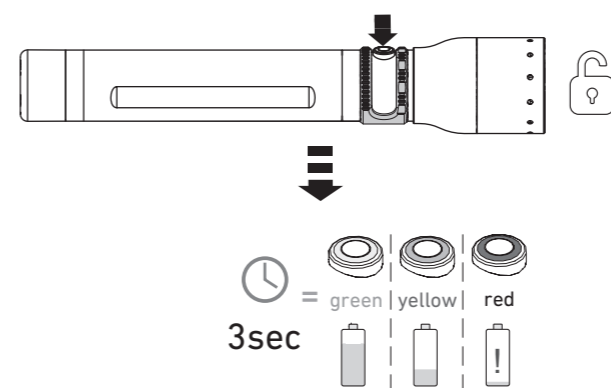

P17R Core

Default Operation

Advanced Focus System

Backup Mode 1 2 3

Boost 1 2 3

Recycling

Charging System

Obsah je uzamčen