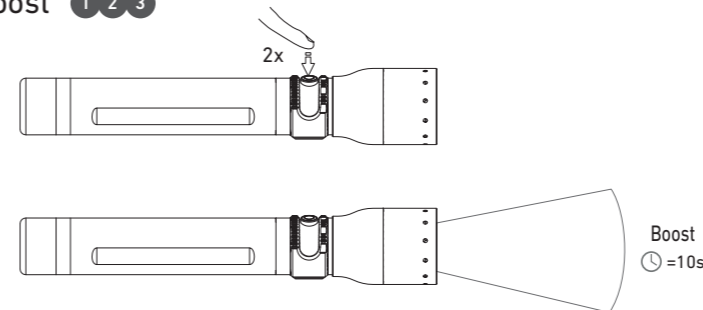

P17R Core

Default Operation

Advanced Focus System

Backup Mode 1 2 3

Boost 1 2 3

Recycling

Charging System

Obsah je uzamčen