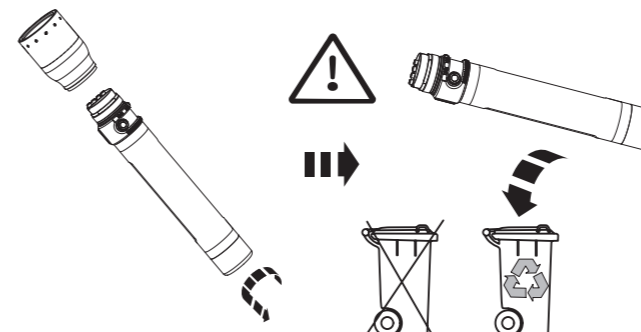

P17R Core

Default Operation

Advanced Focus System

Backup Mode 1 2 3

Boost 1 2 3

Recycling

Charging System

Obsah je uzamčen