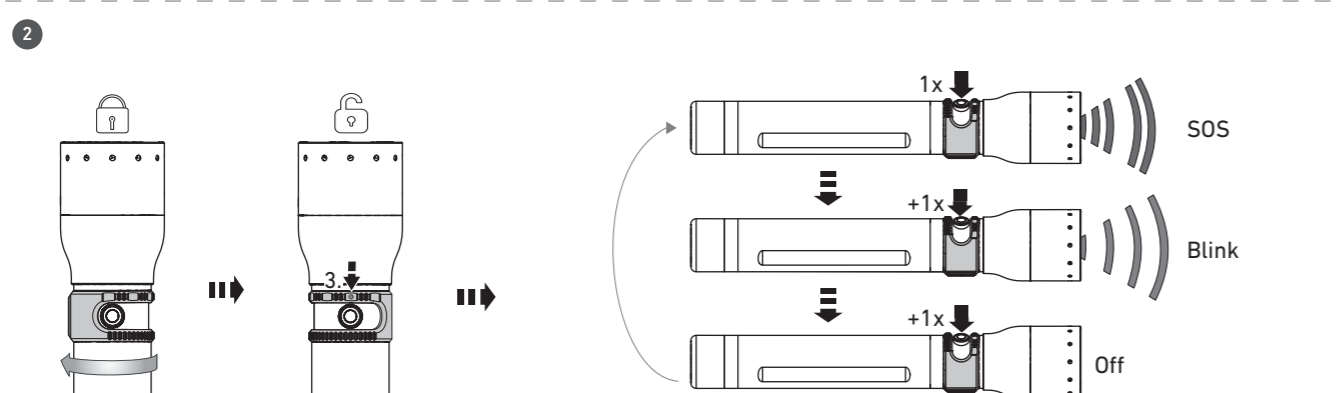

P17R Core

Default Operation

Advanced Focus System

Backup Mode 1 2 3

Boost 1 2 3

Recycling

Charging System

Obsah je uzamčen