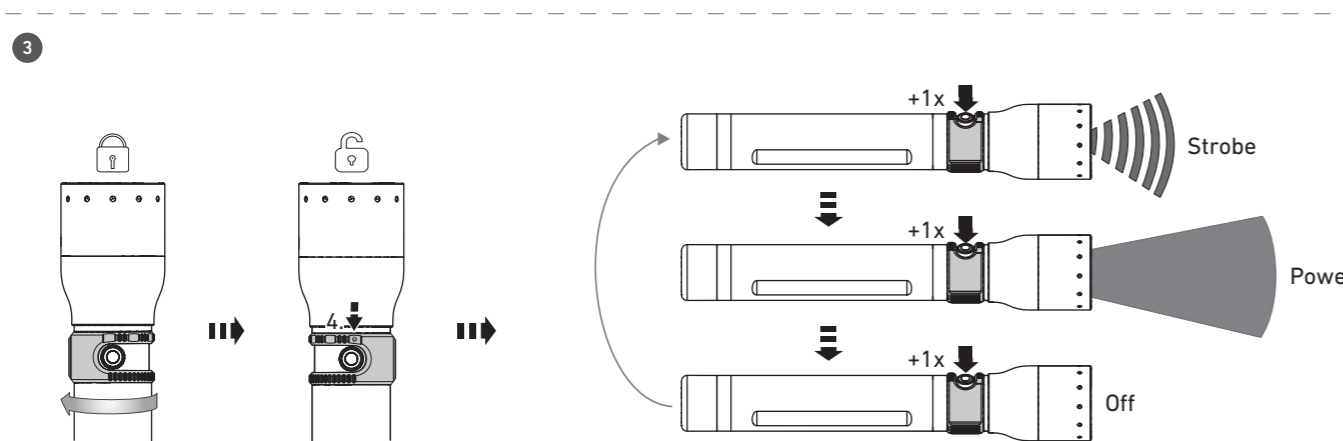

P17R Core

Default Operation

Advanced Focus System

Backup Mode 1 2 3

Boost 1 2 3

Recycling

Charging System

Obsah je uzamčen