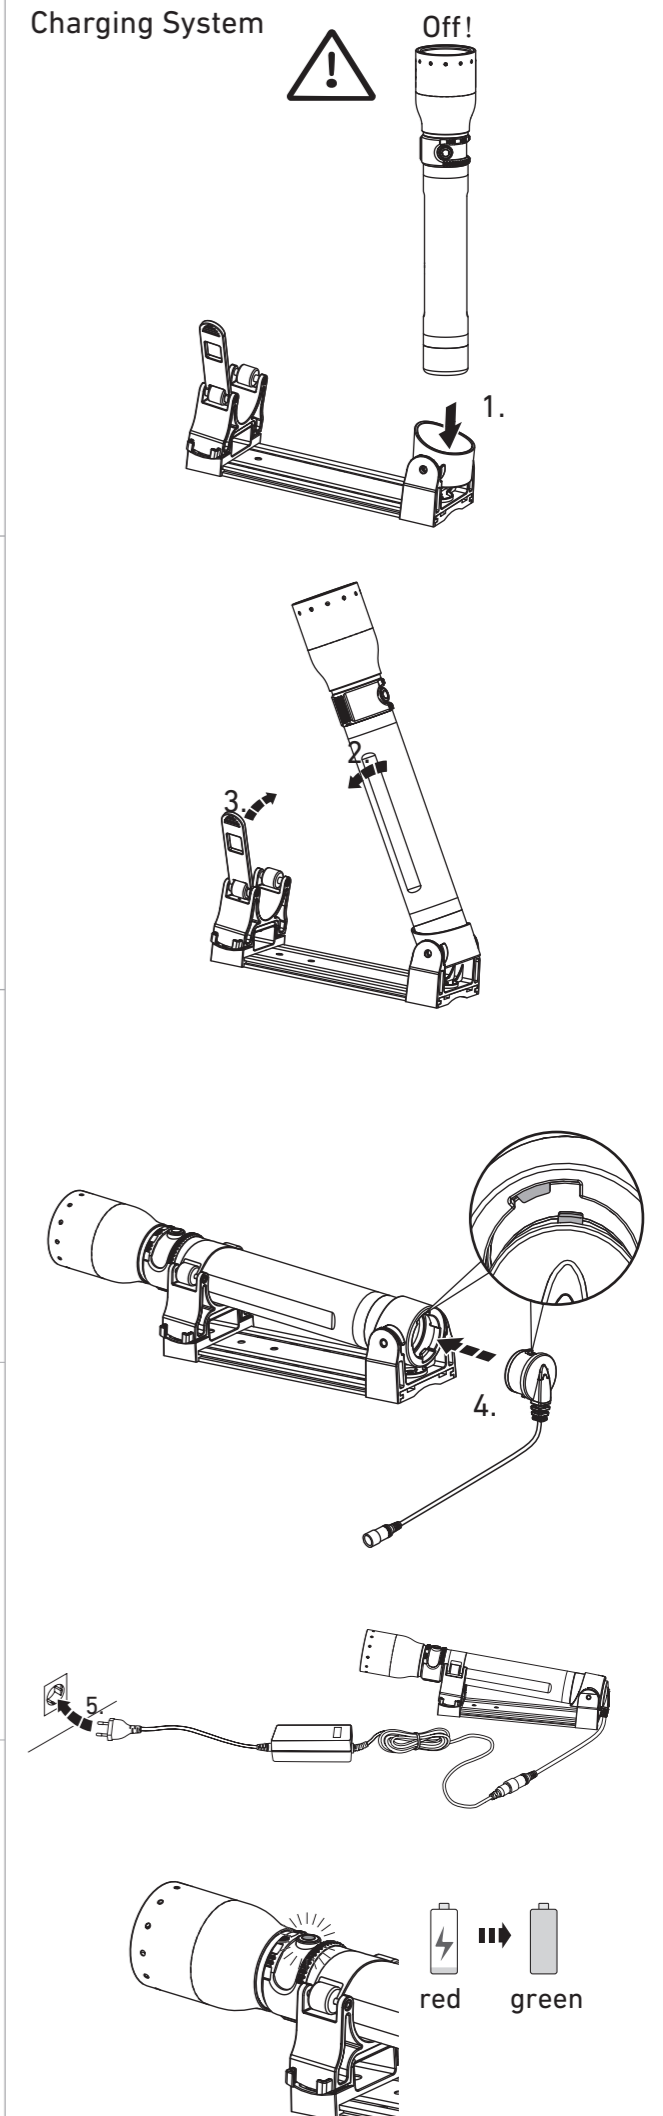

P17R Core

Default Operation

Advanced Focus System

Backup Mode 1 2 3

Boost 1 2 3

Recycling

Charging System

Obsah je uzamčen