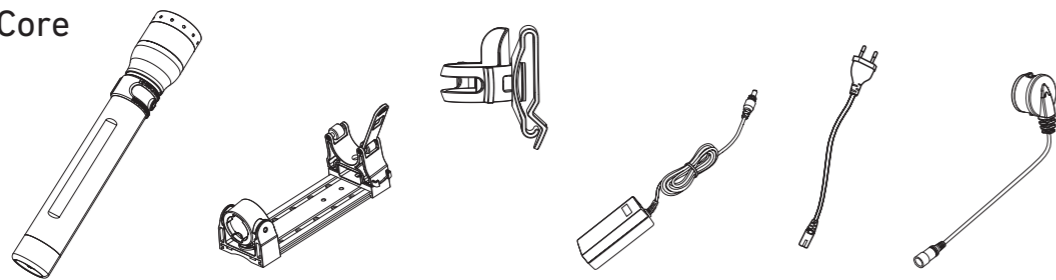

P17R Core

Default Operation

Advanced Focus System

Backup Mode 1 2 3

Boost 1 2 3

Recycling

Charging System

Obsah je uzamčen