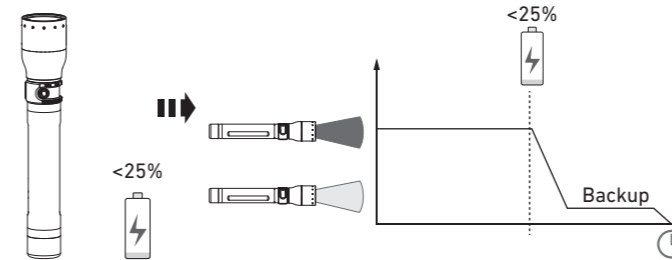

P17R Core

Default Operation

Advanced Focus System

Backup Mode 1 2 3

Boost 1 2 3

Recycling

Charging System

Obsah je uzamčen