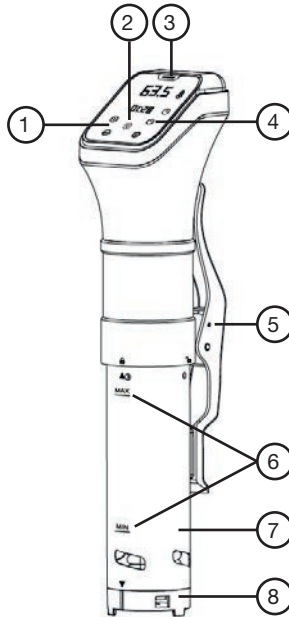

Manual

Sous Vide G21 Akura

VITALITY

Thank you for your purchase!

Read the manual before using the appliance to avoid damaging it.

Appliance parts

1. +,- button

2. Wifi

3. Working illuminator

4. On/Off button

5. Clamp

6. Min and Max water level

7. Stainless steel skirt

8. Water pump cap

Obsah je uzamčen

Dokončete, prosím, proces objednávky.