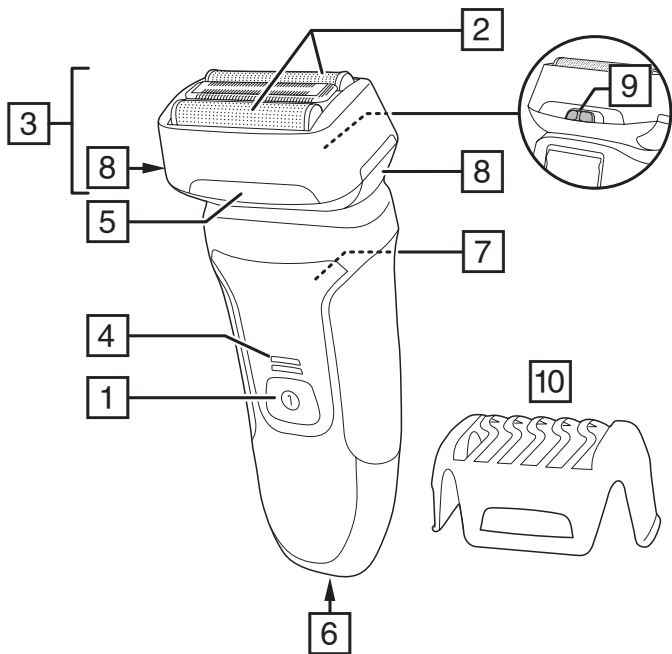

REMINGTON®

EST. NEW YORK 1937

**Style Series Aqua Foil Shaver
F6000**

Thank you for buying your new Remington® product. Please read these instructions carefully and keep them safe. Remove all packaging before use.

PARTS

- | | |
|------------------------------|-------------------------|
| 1. On/off switch | 8. Head release buttons |
| 2. Foil screens | 9. Head lock button |
| 3. Cutter assembly | 10. Stubble head guard |
| 4. Charging indicator lights | <i>Not shown:</i> |
| 5. Hairpocket | • USB charging cable |
| 6. Power port | • Cleaning brush |
| 7. Pop-up trimmer | |