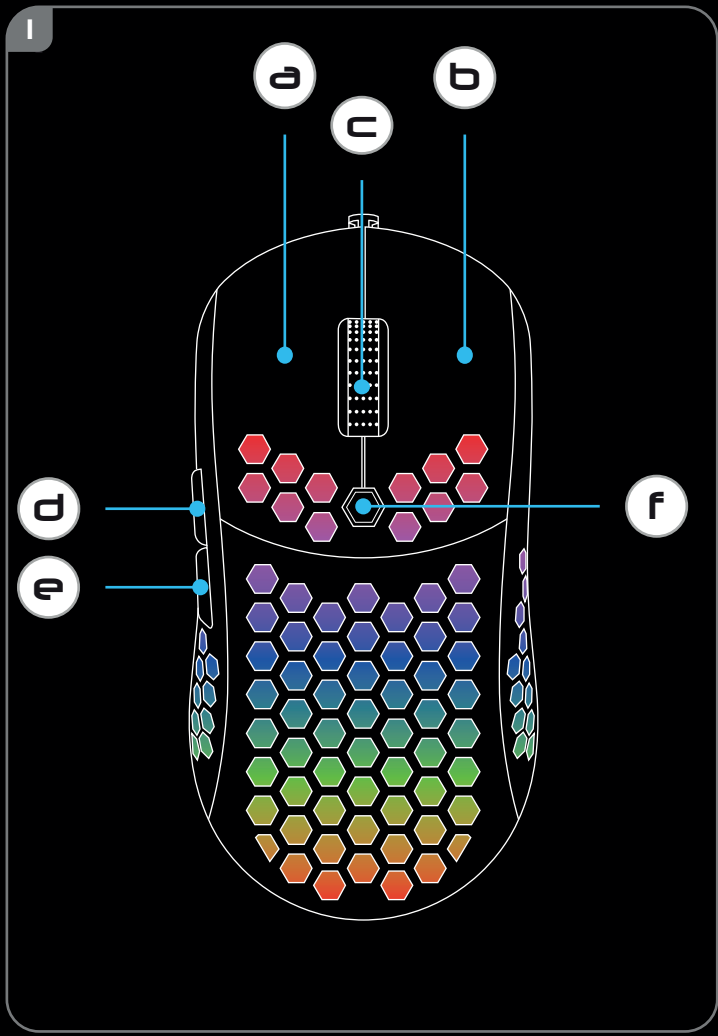

 Trust

[www.trust.com/23758/faq](http://www.trust.com/23758/faq)

**GRAPHIN** | PC Laptop  
RGB