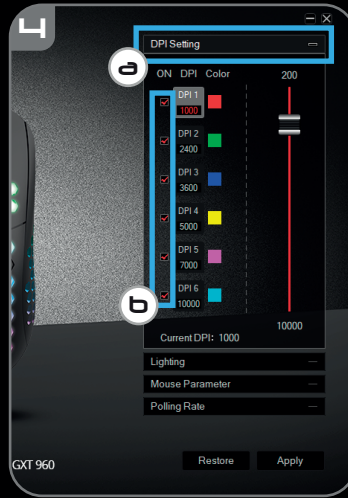

 Trust

[www.trust.com/23758/faq](http://www.trust.com/23758/faq)

**GRAPHIN** | PC Laptop  
RGB