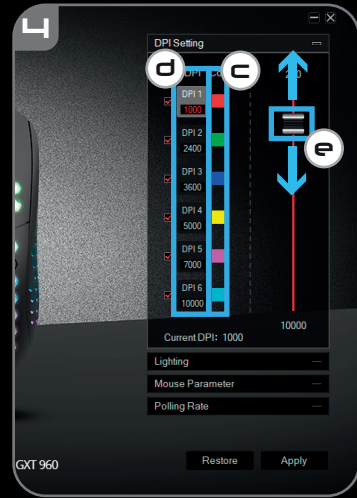

 Trust

[www.trust.com/23758/faq](http://www.trust.com/23758/faq)

**GRAPHIN** | PC Laptop  
RGB