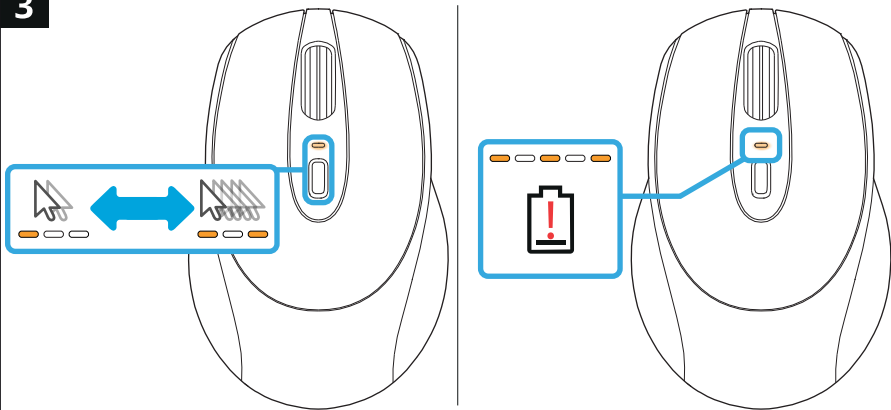

3

FAQ

[WWW.TRUST.COM/23809/FAQ](http://WWW.TRUST.COM/23809/FAQ)

Trust International BV - Laan van Barcelona 600 - 3317DD, Dordrecht, NL  
 ©2020 Trust All rights reserved.

ZAYA  
 WIRELESS MOUSE