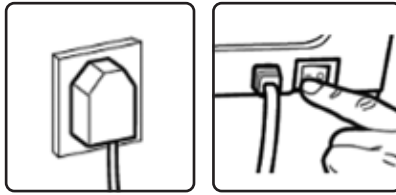

Operation

Switching machine on