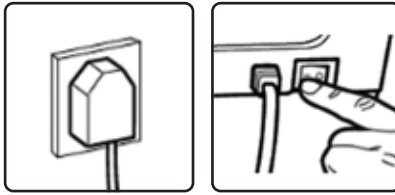

Operation

Switching machine on