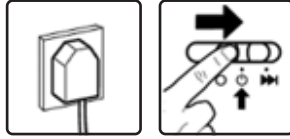

Operation Slide Switch models

Switching machine on