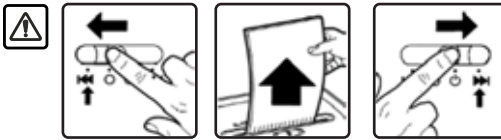

Removing Jam