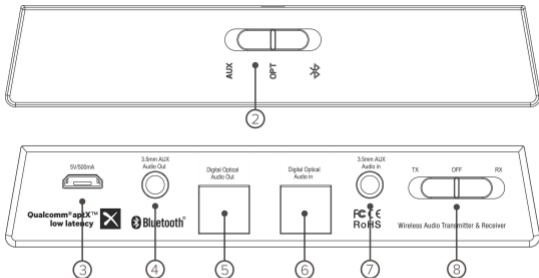

## Package Contents

TOSLINK  
optical cable

AUX cable  
3.5 mm jack

RCA adapter  
for 3.5 mm jack

Micro USB  
charging  
cable

Adhesive  
gel strip

Manual

## Product Description

- 1) LED indicator light can be found on the top of the device (not shown)
- 2) Signal source switch/pairing mode activation
- 3) Charging via micro-USB cable
- 4) AUX audio output, 3.5 mm jack
- 5) To link digital optical audio output
- 6) To link digital optical input
- 7) Analogue input, 3.5 mm jack
- 8) Off switch, Bluetooth transmitter/receiver mode switch