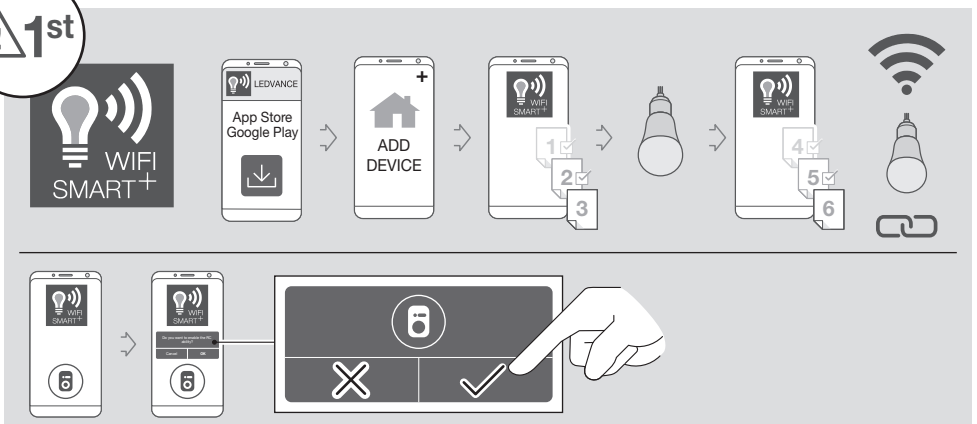

REMOTE CONTROLLER DIMMABLE

REMOTE CONTROLLER DIMMABLE	EAN 4058075526938
----------------------------	----------------------

1 PAIRING

OFF ON

≤ 15 devices*
*may vary by the setting of WiFi router

60s

2

> 5s

3a

3x

LEDVANCE

3x

3b

LEDVANCE

"1 PAIRING"

UNPAIRING & RESET