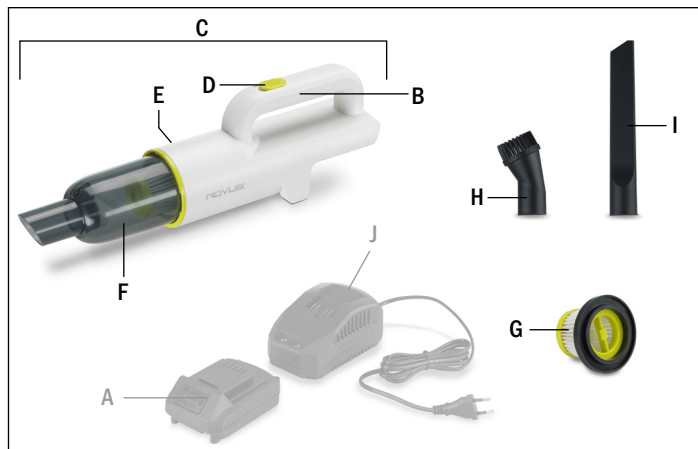

EN.....	4	LV.....	46
AL.....	7	MD.....	49
BG.....	11	ME.....	53
BIH.....	17	MK.....	56
CZ.....	20	PL.....	61
EE.....	24	RO.....	65
HR.....	27	RS.....	68
HU.....	32	RU.....	72
KS.....	36	SI.....	78
KZ.....	39	SK.....	82
LT.....	43	UA.....	85

(EN) PICTURES / (AL) FOTOGRAFIN / (BG) ИЛЮСТРАЦИИ / (BIH) SLIKE / (CZ) OBRÁZKY / (EE) JOONISED / (HR) SLIKE / (HU) KÉPEK / (KS) FOTOGRAFIN / (KZ) СУРЕТТЕР / (LT) PAVEIKSLUKAI / (LV) ATTĒLI / (MD) IMAGINI / (ME) SLIKE / (MK) СЛИКИ / (PL) RYSUNKI / (RO) IMAGINI / (RS) SLIKE / (RU) РИСУНКИ / (SI) SLIKE / (SK) OBRÁZKY / (UA) МАЛЮНКИ

Picture 1