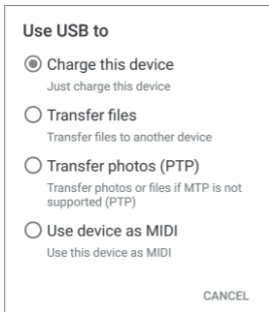

 DOOGEE mobile

 DOOGEE_official

 DOOGEE official

■ Get Started

Thank you for choosing DOOGEE smart phones. In order to keep your phone in the best working condition, please read this user manual carefully before using it.

■ File Transfer

· PC–Phone File Transfer

Once the phone is connected to a PC with USB, the PC will charge the mobile phone automatically.

1. Drag the notification panel down and tap “USB charging this device”;
2. Select “Transfer files”;
3. The device is recognized as a removable disk by the computer. Open the folder appeared on the computer and transfer files from your phone to PC and vice-versa.