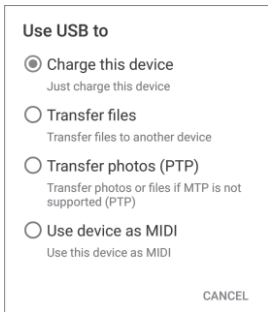

 DOOGEE mobile

 DOOGEE_official

 DOOGEE official

■ Get Started

Thank you for choosing DOOGEE smart phones. In order to keep your phone in the best working condition, please read this user manual carefully before using it.

■ File Transfer

· PC–Phone File Transfer

Once the phone is connected to a PC with USB, the PC will charge the mobile phone automatically.

1. Drag the notification panel down and tap “USB charging this device”;
2. Select “Transfer files”;
3. The device is recognized as a removable disk by the computer. Open the folder appeared on the computer and transfer files from your phone to PC and vice-versa.