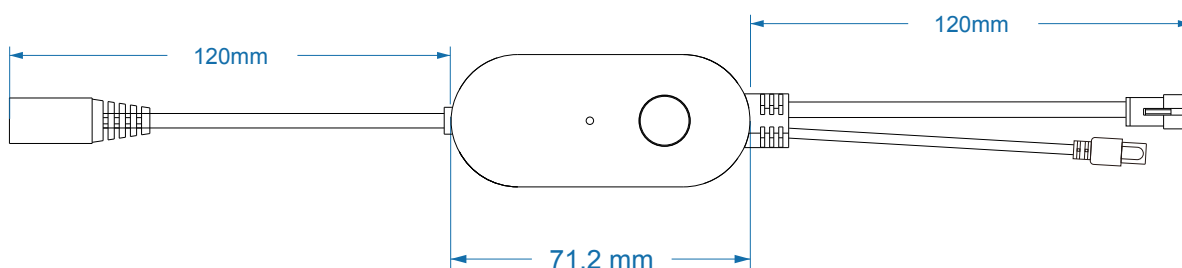

Product Size