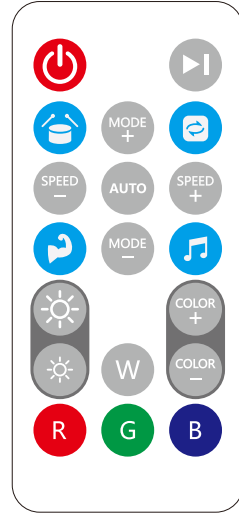

## Product Function

- ▶ 16 million colors for options, there is always a color that suits your mood;
- ▶ Wi-Fi+BLE dual mode communications, faster internet connection, Wi-Fi or Bluetooth control after connection.
- ▶ Remote control available after connected.
- ▶ 5m/roll RGB+IC digital LED strip, APP controls various magic color effects like rainbow and running water etc.
- ▶ Third party intelligent voice control supported, work with Alexa, Google Assistant etc.
- ▶ Music mode: Embedded music sensor, the light will synchronized change along with the rhythm
- ▶ The 19-key infrared remote can control 4 kinds of music modes as illusion, flowing water, and other functions.

## Product Parameters

Plug-in power adapter		Smart Controller		LED strip	
Plug type	US plug	Model	SCWSC6-23	Model	CL-5050RGB024HL12-W10
Input voltage	100-240VAC 50-60Hz	Voltage	DC 12V	Voltage	DC 12V
Plug type	EU / AU / UK plug	Colour	RGB	Colour	RGB
Input voltage	220-240VAC 50-60Hz	Current	Max. 1.5A	Power	Max.18W
Output voltage	DC 12V	Power	Max. 18W	IP rating	IP65
Current	Max. 1.5A	Connection	APP ( Smart Life ) +IR	LED QTY	120 LEDs / 5m
Power	Max. 18W	IP rating	IP40	Min Cut-Size	125 mm
		Dimension	W71.2*L32*H13.5mm	Dimension	W10*L5000 mm
		Sorting interface	V+ DIN V-		

## Product Size

**Product introduction:**

The 19-key infrared remote control can remotely realize various modes such as lamps and lanterns, illusion flowing water, music and other functions. Remote control music 4 kinds of music modes.

**Product parameters:**

Power supply mode: button battery, 3V voltage input.

Control distance: 5-8 meters under open conditions.

**Controller operation introduction:** Remove the PVC sheet at bottom of the remote control before using it. When the led strip light is flashing, the APP will give priority to connect the network.