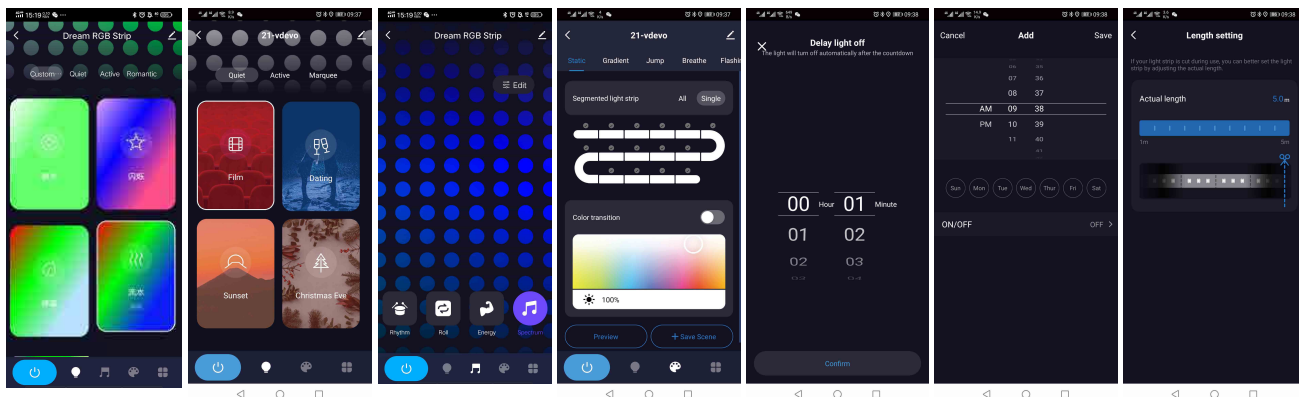

APP Features