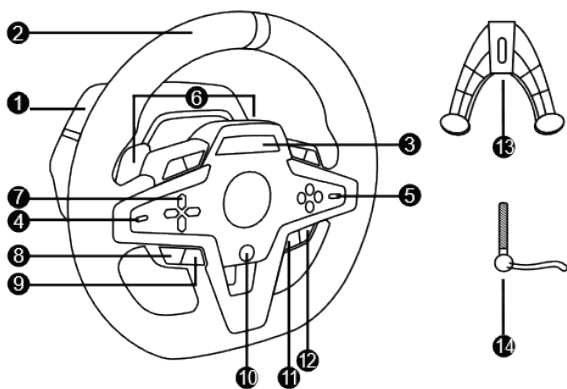

FRANÇAIS

ESPAÑOL

PORTUGUÊS
DO BRASIL

TECHNICAL FEATURES

- | | | | |
|---|---|----|---|
| 1 | T248 base | 10 | PS button |
| 2 | Wheel rim | 11 | DISPLAY button |
| 3 | T-RDD (Thrustmaster Race Dash Display) screen | 12 | OPTIONS button on PS4™ consoles and PS5™ consoles |
| 4 | Encoder selector switch and encoder push function | 13 | Attachment system |
| 5 | + and - encoder selector switch | 14 | Metal fastening screw |
| 6 | 2 magnetic paddle shifters (Up and Down) | 15 | Power cable (EU/US or UK...) |
| 7 | Directional buttons | 16 | Power adapter |
| 8 | SHARE button on PS4™ consoles
CREATE button on PS5™ consoles | 17 | USB-C (17a) – USB-A (17b) cable |
| 9 | MODE button | | |