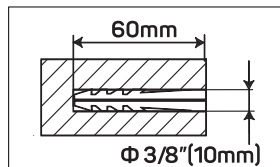

3 Package contents

4 Assembly

1a. CONCRETE WALL

2a. CONCRETE WALL