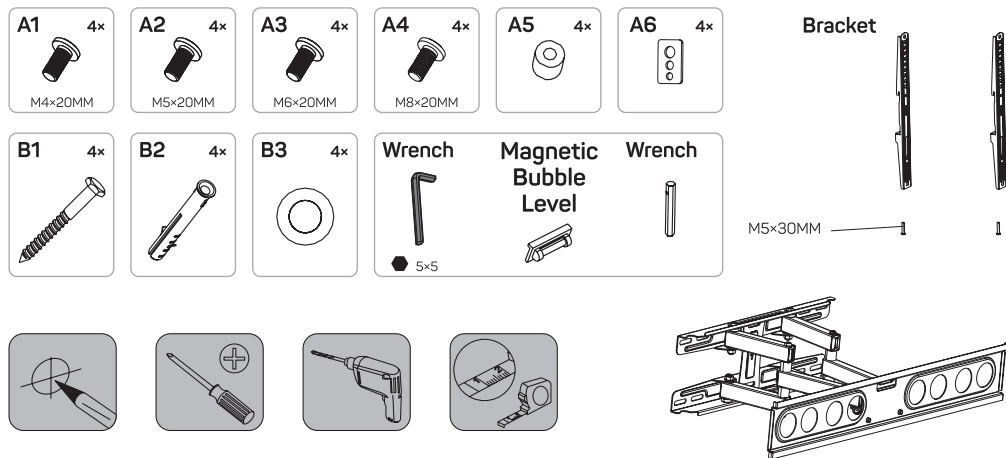

## 2 Specifications

- Colour: black
- Quick and easy assembly
- Screws and concrete anchors included
- Fits most 32"-70" flat panels
- Max. load capacity: 35 kg

- VESA compliant:

- 100 x 100
- 200 x 100
- 200 x 200
- 300 x 100
- 300 x 200
- 300 x 300
- 400 x 100
- 400 x 200
- 400 x 300
- 400 x 400
- 500 x 100
- 500 x 200
- 500 x 300
- 500 x 400
- 600 x 100
- 600 x 200
- 600 x 300
- 600 x 400

## 3 Package contents