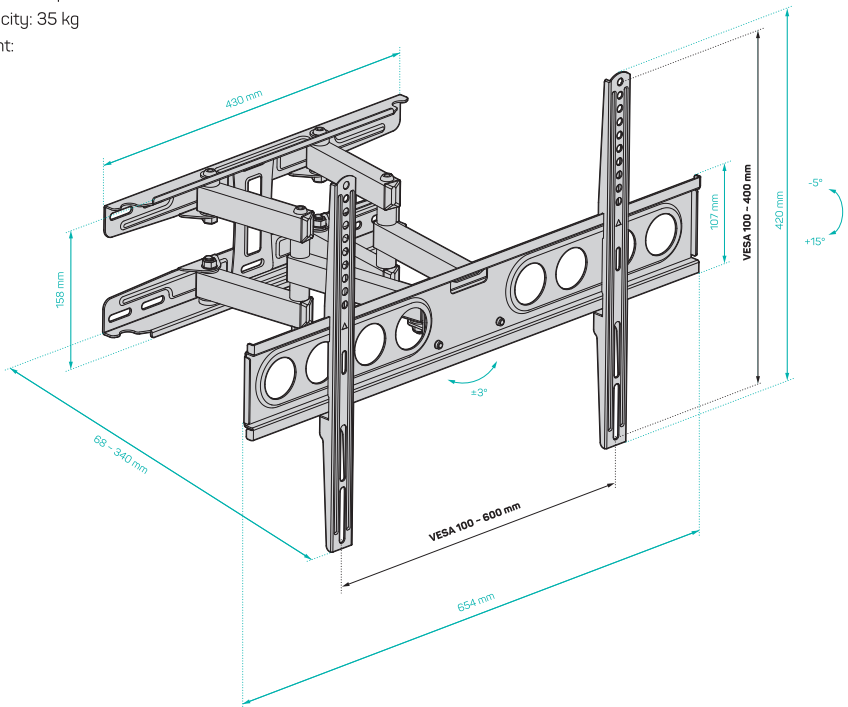

## 1 Warning

- The wall or the surface used for securing the mount must have sufficient strength and maximum load to secure the weight of the mount, the screen and other accessories.
- When installing the screen, use an assistance of another person.
- During the installation, tighten the screws properly, but make sure not to strip the threads. That could damage the installed screen or significantly decrease the maximum load of the mount.
- This wall mount is designed for indoor use only. Outdoor use may cause harm, damage to the mount or the installed screen.
- Check the stability and safety of the mount at least every three months.

## 2 Specifications

- Colour: black
- Quick and easy assembly
- Screws and concrete anchors included
- Fits most 32"-70" flat panels
- Max. load capacity: 35 kg

- VESA compliant:

- 100 x 100
- 200 x 100
- 200 x 200
- 300 x 100
- 300 x 200
- 300 x 300
- 400 x 100
- 400 x 200
- 400 x 300
- 400 x 400
- 500 x 100
- 500 x 200
- 500 x 300
- 500 x 400
- 600 x 100
- 600 x 200
- 600 x 300
- 600 x 400