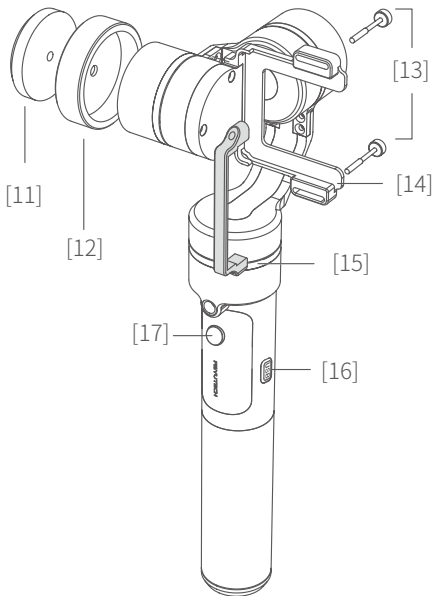

GS

3-Axis Stabilized Handheld Gimbal
Compatible with GoPro HERO5 / HERO4 / HERO3+ /
HERO3 / Yi Cam 4K / AEE etc.

Guilin Feiyu Technology Incorporated Company

1. Product Overview

* The showing sports camera is only for reference

- [1] Cross arm
- [2] Rolling axis
- [3] Status indicator
- [4] Joystick
- [5] Function button
- [6] Self-timer button
- [7] Titling axis
- [8] Vertical arm
- [9] Panning axis
- [10] Handle
- [11] Counter weight
- [12] Weight ring
- [13] Thumb screw
- [14] Retainer plate
- [15] Retainer bar
- [16] USB interface
- [17] Trigger button

Package List

HERO 5 camera
charging cable X1

Mini camera
charging cable X1

USB cable X1

Thumb screw X2

Battery
(Type:22650) X1

Portable bag X1

Water Splash Proof