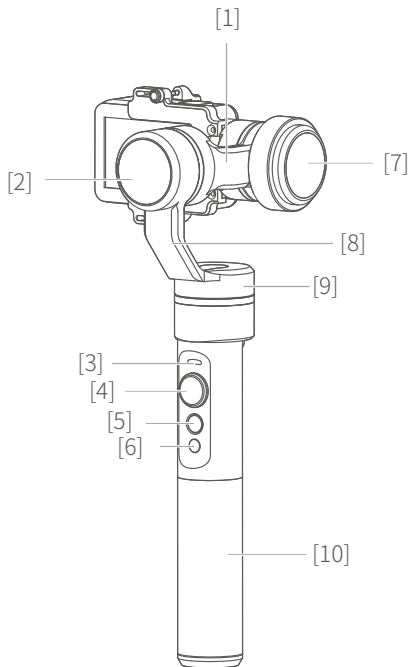

GS

3-Axis Stabilized Handheld Gimbal
Compatible with GoPro HERO5 / HERO4 / HERO3+ /
HERO3 / Yi Cam 4K / AEE etc.

Guilin Feiyu Technology Incorporated Company

1. Product Overview

* The showing sports camera is only for reference

- [1] Cross arm
- [2] Rolling axis
- [3] Status indicator
- [4] Joystick
- [5] Function button
- [6] Self-timer button
- [7] Titling axis
- [8] Vertical arm
- [9] Panning axis
- [10] Handle
- [11] Counter weight
- [12] Weight ring
- [13] Thumb screw
- [14] Retainer plate
- [15] Retainer bar
- [16] USB interface
- [17] Trigger button

Package List

HERO 5 camera
charging cable X1

Mini camera
charging cable X1

USB cable X1

Thumb screw X2

Battery
(Type:22650) X1

Portable bag X1

Water Splash Proof