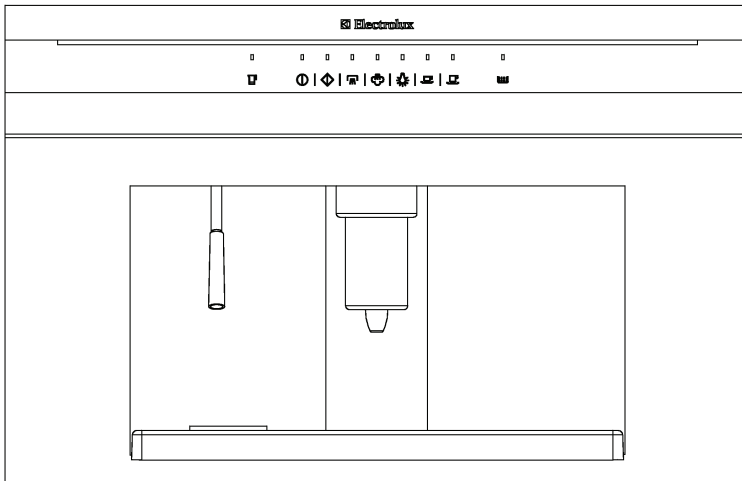

Thinking of you

 **Electrolux**

user manual

Automatic coffee machine

EBA 60000 X / EBA 60002 X

CONTENTS

1. Safety instructions
2. Description of the coffee machine
3. Description of the control panel: touch control
4. Instructions for the first use of the machine
5. Making Coffee
6. Hot water
7. Steam
8. Programming the amount of coffee beans to be grinded
9. Programming the volume of coffee dispensed in the cup
10. If you wish to reset the standard values
11. Signals and alarms
12. Coffee menus
13. Cleaning
14. Installation
15. Something not working....
16. Technical specifications
17. After-sales Service, spare parts and guarantee