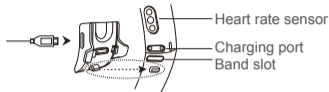

1. Charging

Insert the protruding part of the charging cradle into the positioning hole of the band strap, then fasten the buckle. The battery level will be displayed on the screen.

- Wipe the charging port dry before charging.
- Use the dedicated charging cable that comes with your band to charge it.
- The band automatically powers on after being charged. To power off your band, swipe the screen and go to **More > Power off**.