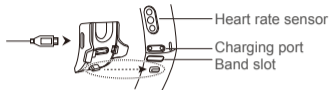

## 1. Charging

Insert the protruding part of the charging cradle into the positioning hole of the band strap, then fasten the buckle. The battery level will be displayed on the screen.

- Wipe the charging port dry before charging.
- Use the dedicated charging cable that comes with your band to charge it.
- The band automatically powers on after being charged. To power off your band, swipe the screen and go to **More > Power off**.