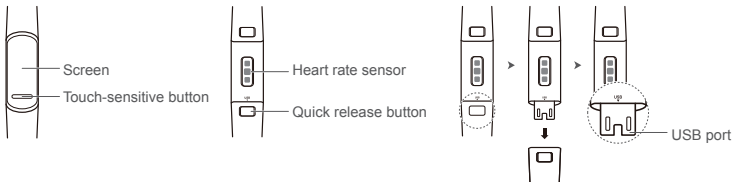

Quick Start Guide

1. Appearance and charging

To charge your band, press the quick release button to disassemble the strap, then connect the USB port to a charger or the USB port on a computer.

- Wipe the charging port dry before charging.
- The band automatically powers on after being charged. To power off your band, swipe the screen and go to **More > System > Power off**.