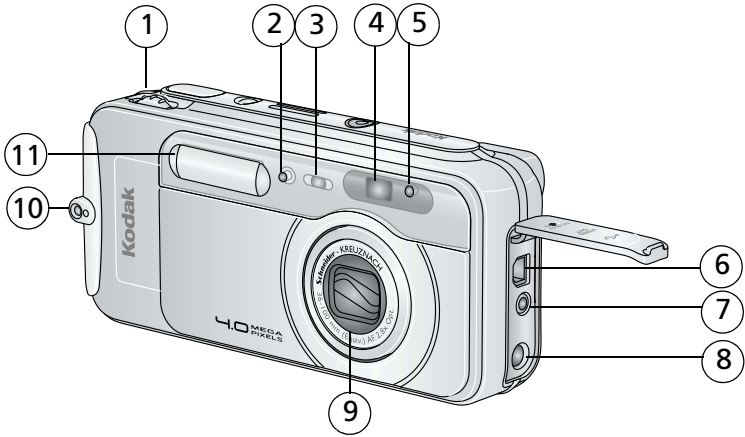


Kodak EasyShare LS743 zoom digital camera

User's guide

www.kodak.com

For interactive tutorials, www.kodak.com/go/howto

For help with your camera, www.kodak.com/go/ls743support

Eastman Kodak Company
343 State Street
Rochester, New York 14650
© Eastman Kodak Company, 2004

All screen images are simulated.

Kodak and EasyShare are trademarks of Eastman Kodak Company.

P/N 4J1032

Front view

- | | |
|--|---|
| 1 Jog dial | 7 Video out (for TV connection) |
| 2 Microphone | 8 DC-In (5V)  , for optional AC adapter |
| 3 Self Timer/Video light | 9 Lens/Lens cover |
| 4 Viewfinder lens | 10 Neck strap post |
| 5 Light sensor | 11 Flash unit |
| 6 USB Port  | |

Bottom view

- 1 Tripod socket/locator for EasyShare camera dock or printer dock
- 2 Data plate with camera serial number
- 3 Dock connector

Obsah je uzamčen

Dokončete, prosím, proces objednávky.

Následně budete mít přístup k celému dokumentu.