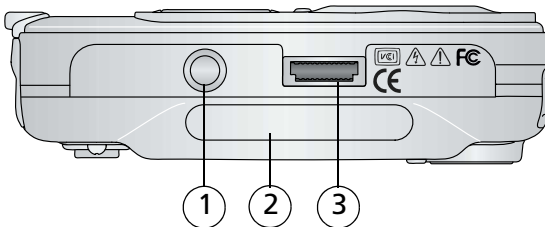

All screen images are simulated.

Kodak and EasyShare are trademarks of Eastman Kodak Company.

P/N 4J1032

Front view

- | | |
|--|---|
| 1 Jog dial | 7 Video out (for TV connection) |
| 2 Microphone | 8 DC-In (5V)  , for optional AC adapter |
| 3 Self Timer/Video light | 9 Lens/Lens cover |
| 4 Viewfinder lens | 10 Neck strap post |
| 5 Light sensor | 11 Flash unit |
| 6 USB Port  | |

Bottom view

- 1 Tripod socket/locator for EasyShare camera dock or printer dock
- 2 Data plate with camera serial number
- 3 Dock connector

Obsah je uzamčen

Dokončete, prosím, proces objednávky.

Následně budete mít přístup k celému dokumentu.