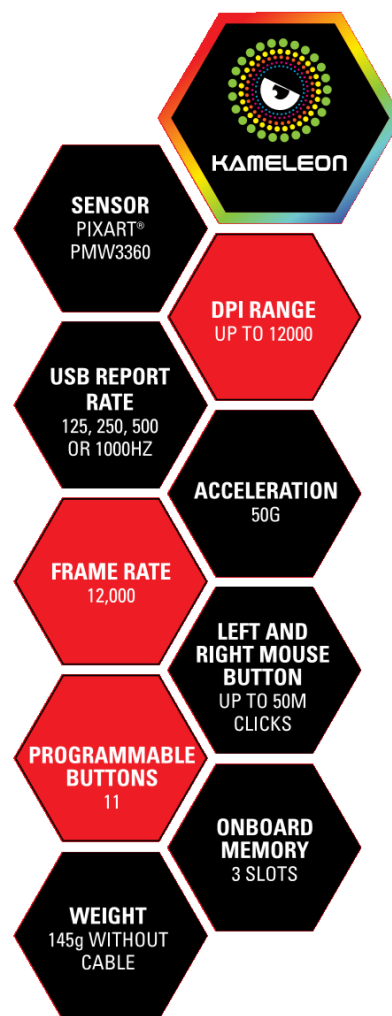

The world's most customizable mice, wrapped in a bold colour scheme designed to appeal to gamers and non-gamers alike, have also been given integrated intelligent lighting, powered by *Kameleon RGB* technology. Multiple illumination zones enable users to select from up to 16.8 million colour variations and apply various illumination effects, making the RAT mouse the centrepiece of their gaming rig.

RAT customization goes beyond the physical. The performance of the sensor and button configurations are just as important as how the product feels in your hand. Regardless of your preferred genre or style of play, our *FLUX^{TM} Software Interface* can be used to quickly and intuitively tune all aspects of the sensor, macro buttons, and LEDs.

The *RAT⁸* is a highly adjustable product with one of the most accurate optical sensors available. Additional buttons are placed so that they can be easily accessed. Both the weight and palm rest can be adjusted to further tune the feel of the product. In addition, both the pinkie and thumb rests can be adjusted to provide further support and comfort for your preferred grip.

For added convenience, the *RAT⁸* includes on board memory, so that all your favourite button mappings, sensor settings and lighting configurations can be stored on the device and taken anywhere.