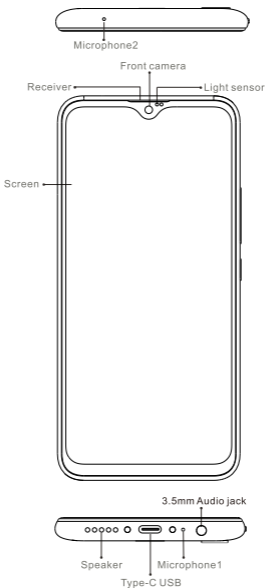

PRODUCT HEX-VISION IMAGE

POWER BUTTON: Long press to turn on the device; When the device is on, short press Power Button to shutdown or turn on the screen.

Obsah je uzamčen

Dokončete, prosím, proces objednávky.