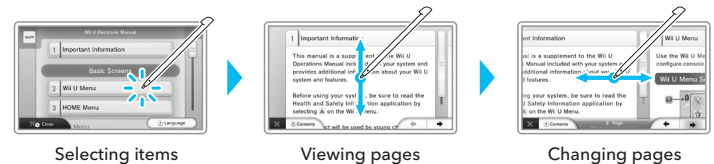

NOTE: The illustrations and screen shots in this manual are for reference only; the actual product may vary.