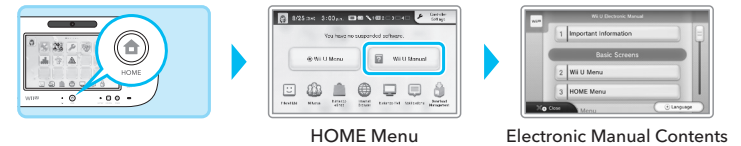

The Wi-Fi Protected Setup icon is a registered trademark of the Wi-Fi Alliance.

Trademarks are property of their respective owners. Wii U is a trademark of Nintendo. © 2012 Nintendo.

Wii U System Manuals

Types of Manuals

Printed manuals

Wii U Quick Start Guide

This guide covers the basic information for setting up and using your Wii U system.

Wii U Operations Manual (this manual)

This manual gives the names of each component and describes how to recharge the controller, configure System Settings, and perform various procedures. It also provides troubleshooting and support information.

Pre-installed electronic manuals

Wii U Electronic Manual (?)

This manual describes the Wii U features and gives detailed instructions on how to use the pre installed software, how to launch the Wii™ menu, and other operations.

Wii Menu Electronic Manual

This manual describes the Wii Menu features and gives detailed instructions on how to use the included software.

Viewing an Electronic Manual

When the Wii U Menu is displayed, press on the Wii U™ GamePad to open the HOME Menu, then tap to open the Wii U Electronic Manual. Press or select the button in the lower right corner of the screen to switch languages.

- Press while playing a Wii U software title to see the electronic manual for that software.
- Touch at the bottom left of the screen to close the manual and return to the previous screen you were viewing before opening the HOME Menu.

Use the stylus to tap and slide or use the L or R Stick (p. 11) to view the manual.