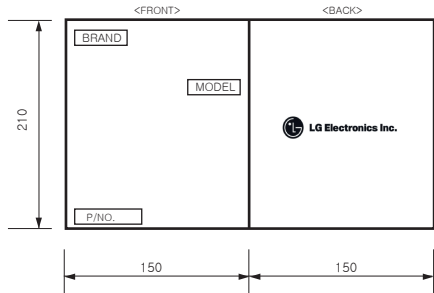

SEC. WORK	BRAND	MODEL	P/NO.	PRINTING DEGREE		MATERIAL AND PRINTING DESCRIPTION	SUFFIX	LANGUAGE	PAGE	REMARK
				EXTERIER	INTERIER					
€	LG	F10A8ND(W)(A)(1~9) F12A8ND(W)(A)(1~9)	MFL67794607 ver.07062013.00	1	1	Cover pages: 120g/m ² Content: 70g/m ²	ABWQCZK	CZECH SLOVAKIA ENGLISH	120	Prime Touch 440

<< NOTES >>

1. Material, printing and exterior size are refer to work tables.
2. Printing, text size and line are based on LG design film.
3. Exterior size on the drawing is cutting line.
4. Before product controlled by criteria sample.
5. The part should not contain prohibited substances(Pb,Cd,Hg,Cr+6,PBB,PBDE) and details should comply with LG standard of LG(63)-A-5501-34