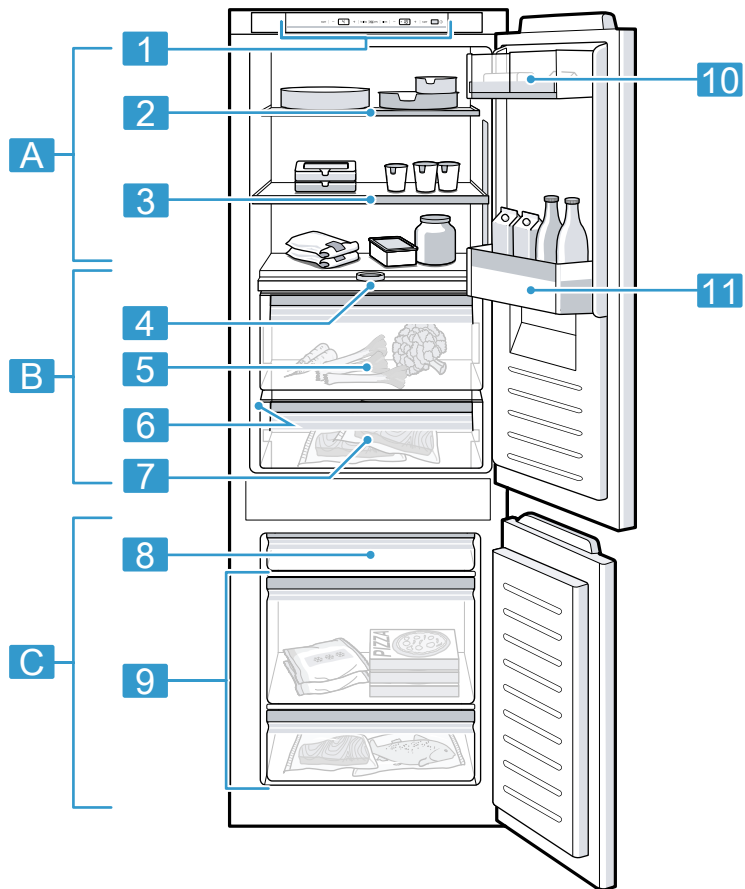

A black and white photograph of a Siemens refrigerator. The refrigerator is partially open, showing the interior shelves and drawers. A prominent vertical light strip is visible on the right side of the door. The background is dark and textured.

SIEMENS

Kombinace chladničky s mrazničkou

Kombinácia chladničky a mrazničky

KI86F..

KI86F..

cs Návod k použití

sk Návod na používanie

Register your product on My Siemens and discover exclusive services and offers.

siemens-home.bsh-group.com/welcome

The future moving in.

Siemens Home Appliances

1

2

3

4

5