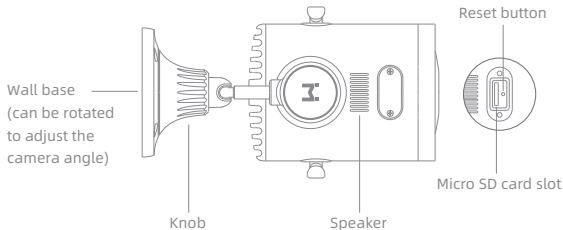

IMILAB EC3 Outdoor Security Camera

User Manual

Please read this instruction manual carefully before using the device and retain it for future reference.

Product Introduction

In this instruction manual, images of the device, accessories and user interface are for illustrative purposes only and should only be used for reference.

The actual device may differ from the illustrations due to product updates and upgrades. Please refer to the actual device.

Packing list: IMILAB EC3 Outdoor Security Camera, wall mounting pack, power adapter, waterproofing tape for power/LAN cable, user manual