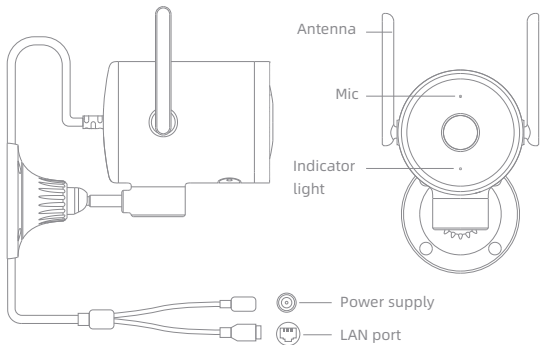

IMILAB EC3 Outdoor Security Camera

User Manual

Please read this instruction manual carefully before using the device and retain it for future reference.

Product Introduction

In this instruction manual, images of the device, accessories and user interface are for illustrative purposes only and should only be used for reference.

The actual device may differ from the illustrations due to product updates and upgrades. Please refer to the actual device.

Packing list: IMILAB EC3 Outdoor Security Camera, wall mounting pack, power adapter, waterproofing tape for power/LAN cable, user manual