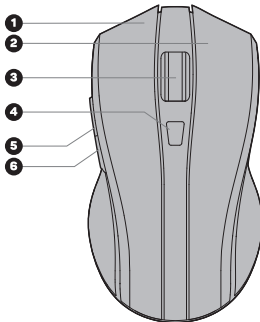

You can also find the latest version of the User's Manual on our website www.connectit-europe.com

The text and technical specifications are subject to change.

1 Technical Specifications

- 6 buttons including scroll wheel
- RNBW backlight
- Precise and sensitive optical sensor
- Resolution: 800/1200/1600/2400/4800 DPI
- Gold-plated USB-A nano receiver
- Wireless technology 2.4 GHz
- Operating range up to 10 m
- 150 cm long charging cable
- Lithium-polymer battery with 600 mAh capacity
- Operating time up to 72 hours
- Easy Plug & Play installation
- Interface: USB 1.1 and higher
- Dimensions: 105 x 64 x 37 mm
- Weight: 84 g
- Mouse with software
- System requirements: Microsoft Windows OS

2 Description of Each Part

- 1 Left mouse button
- 2 Right mouse button
- 3 Scroll wheel
- 4 DPI setting
- 5 Forward
- 6 Back

Obsah je uzamčen

Dokončete, prosím, proces objednávky.

Následně budete mít přístup k celému dokumentu.