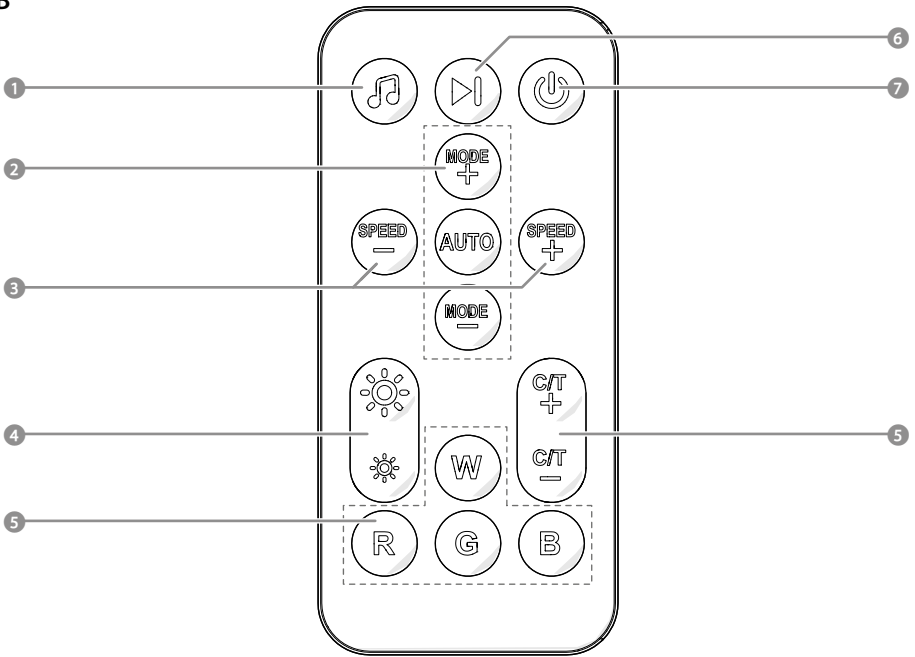

nedis

Wi-Fi Outdoor Neon-style LED Strip
supporting multicolour patterns

WIFILN51CRGB

ned.is/wifiln51crgb

EN	Quick start guide	3	NO	Hurtigguide	14
DE	Kurzanleitung	4	DA	Vejledning til hurtig start	15
FR	Guide de démarrage rapide	6	HU	Gyors beüzemelési útmutató	16
NL	Snelstartgids	7	PL	Przewodnik Szybki start	17
IT	Guida rapida all'avvio	8	EL	Οδηγός γρήγορης εκκίνησης	19
ES	Guía de inicio rápido	9	SK	Rýchly návod	20
PT	Guia de iniciação rápida	10	CS	Rychlý návod	21
SV	Snabbstartsguide	12	RO	Ghid rapid de inițiere	22
FI	Pika-aloitusopas	13			

B

EN Quick start guide

Wi-Fi Outdoor Neon-style LED WIFILN51CRGB strip

For more information see the extended manual online:
ned.is/wifiln51crgb

Intended use

This product is a Smart Wi-Fi LED strip with a wireless remote control. The product is not intended for professional use.

This product is intended for indoor and outdoor use.

Any modification of the product may have consequences for safety, warranty and proper functioning.

Specifications

Product	Wi-Fi Outdoor Neon-style LED strip
Article number	WIFILN51CRGB
LED strip	
LED strip length	5 m
LED strip width	17 mm
Brightness	960 lm
Light colour	RGB
LED type	5050
LED quantity	60 /m
Power	32 W

Working temperature	-20 °C – 50 °C
Controller	
Dimensions	70 x 30 x 15 mm
Input voltage	24 V
Max. current	1.5 A
Rated power	36 W
Frequency range	2412 - 2484 MHz
Max. transmit power	16 dBm
Waterproof	IP44