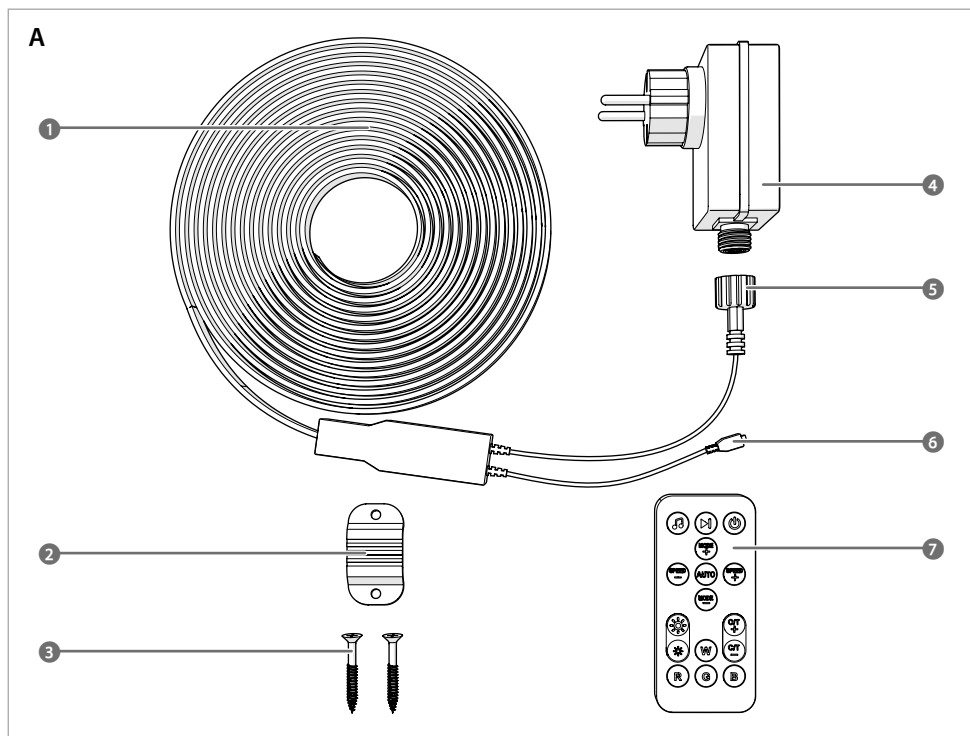

nedis

Wi-Fi Outdoor Neon-style LED Strip
supporting multicolour patterns

WIFILN51CRGB

ned.is/wifiln51crgb

EN	Quick start guide	3	NO	Hurtigguide	14
DE	Kurzanleitung	4	DA	Vejledning til hurtig start	15
FR	Guide de démarrage rapide	6	HU	Gyors beüzemelési útmutató	16
NL	Snelstartgids	7	PL	Przewodnik Szybki start	17
IT	Guida rapida all'avvio	8	EL	Οδηγός γρήγορης εκκίνησης	19
ES	Guía de inicio rápido	9	SK	Rýchly návod	20
PT	Guia de iniciação rápida	10	CS	Rychlý návod	21
SV	Snabbstartsguide	12	RO	Ghid rapid de inițiere	22
FI	Pika-aloitusopas	13			

B

EN Quick start guide

Wi-Fi Outdoor Neon-style LED WIFILN51CRGB strip

For more information see the extended manual online:
ned.is/wifiln51crgb

Intended use

This product is a Smart Wi-Fi LED strip with a wireless remote control. The product is not intended for professional use.

This product is intended for indoor and outdoor use.

Any modification of the product may have consequences for safety, warranty and proper functioning.

Specifications

Product	Wi-Fi Outdoor Neon-style LED strip
Article number	WIFILN51CRGB
LED strip	
LED strip length	5 m
LED strip width	17 mm
Brightness	960 lm
Light colour	RGB
LED type	5050
LED quantity	60 /m
Power	32 W

Main parts (image A)

- | | |
|--------------------------|------------------|
| 1 LED strip | 5 NEMO connector |
| 2 Mounting bracket (10x) | 6 IR receiver |
| 3 Screws (20x) | 7 Remote control |
| 4 Power adapter | |