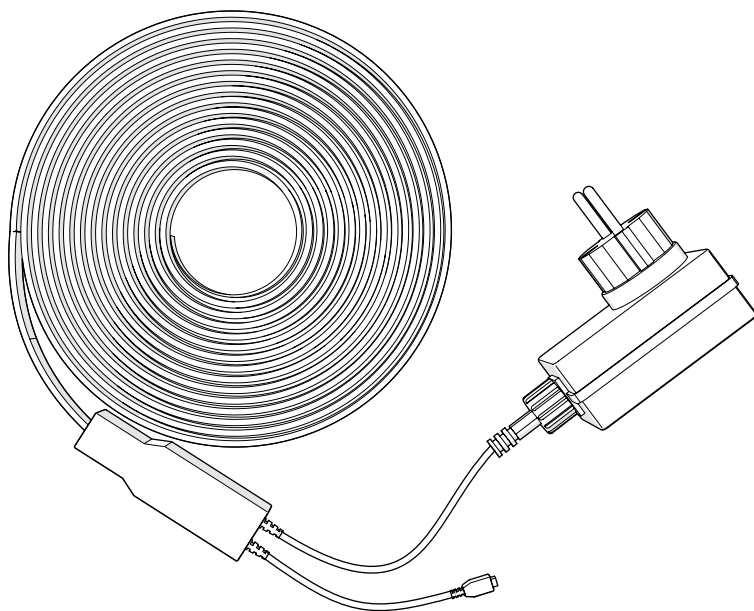

nedis

Wi-Fi Outdoor Neon-style LED Strip
supporting multicolour patterns

WIFILN51CRGB

ned.is/wifiln51crgb

EN	Quick start guide	3	NO	Hurtigguide	14
DE	Kurzanleitung	4	DA	Vejledning til hurtig start	15
FR	Guide de démarrage rapide	6	HU	Gyors beüzemelési útmutató	16
NL	Snelstartgids	7	PL	Przewodnik Szybki start	17
IT	Guida rapida all'avvio	8	EL	Οδηγός γρήγορης εκκίνησης	19
ES	Guía de inicio rápido	9	SK	Rýchly návod	20
PT	Guia de iniciação rápida	10	CS	Rychlý návod	21
SV	Snabbstartsguide	12	RO	Ghid rapid de inițiere	22
FI	Pika-aloitusopas	13			

B

EN Quick start guide

Wi-Fi Outdoor Neon-style LED WIFILN51CRGB strip

For more information see the extended manual online:
ned.is/wifiln51crgb

Intended use

This product is a Smart Wi-Fi LED strip with a wireless remote control. The product is not intended for professional use.

This product is intended for indoor and outdoor use.

Any modification of the product may have consequences for safety, warranty and proper functioning.

Specifications

Product	Wi-Fi Outdoor Neon-style LED strip
Article number	WIFILN51CRGB
LED strip	
LED strip length	5 m
LED strip width	17 mm
Brightness	960 lm
Light colour	RGB
LED type	5050
LED quantity	60 /m
Power	32 W

Working temperature	-20 °C – 50 °C
Controller	
Dimensions	70 x 30 x 15 mm
Input voltage	24 V
Max. current	1.5 A
Rated power	36 W
Frequency range	2412 - 2484 MHz
Max. transmit power	16 dBm
Waterproof	IP44