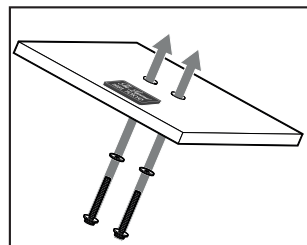

03. STAND INSTALLATION