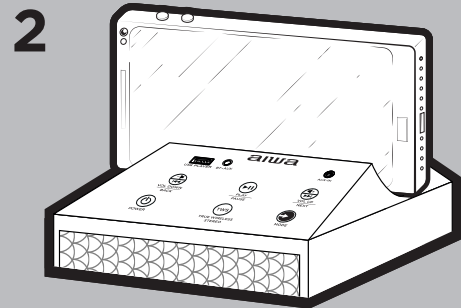

aiwa

JAPANESE ENGINEERING SINCE 1951

TSBT-270

TWS SOUND TOWER SPEAKER

aiwa

JAPANESE ENGINEERING SINCE 1951

Follow us! aiwaEU

www.eu-aiwa.com

AIWA CO., LTD.
Shinagawa-Ku
TOKYO 141-0022, JAPAN

Printed in P.R.C.

EG02A0710V.1

01. ACCESSORIES

+ aiwa

www.aiwa_europe.com

USER MANUAL EN

MANUAL DE USUARIO ES

MODE D'EMPLOI FR

BEDIENUNG-SANLEITUNG DE

MANUALE DELL'UTENTE IT

+14

02. OVERALL VIEW