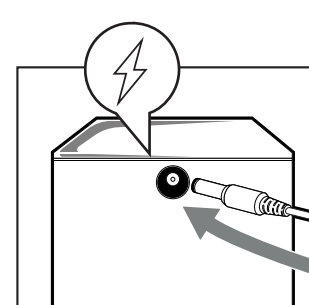

04. CONNECTION TO THE MAINS