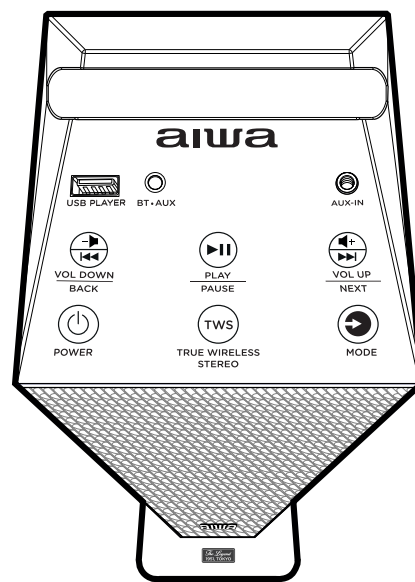

aiwa

JAPANESE ENGINEERING SINCE 1951

TSBT-270

TWS SOUND TOWER SPEAKER

aiwa

JAPANESE ENGINEERING SINCE 1951

Follow us! aiwaEU

www.eu-aiwa.com

AIWA CO., LTD.
Shinagawa-Ku
TOKYO 141-0022, JAPAN

Printed in P.R.C.

EG02A0710V.1

01. ACCESSORIES

+ aiwa

www.aiwa_europe.com

USER MANUAL EN

MANUAL DE USUARIO ES

MODE D'EMPLOI FR

BEDIENUNG-SANLEITUNG DE

MANUALE DELL'UTENTE IT

+14

02. OVERALL VIEW