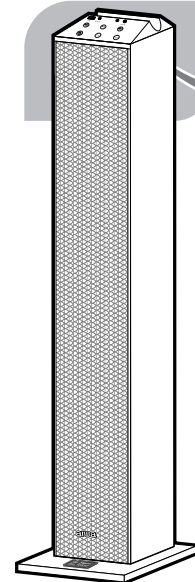

02. OVERALL VIEW