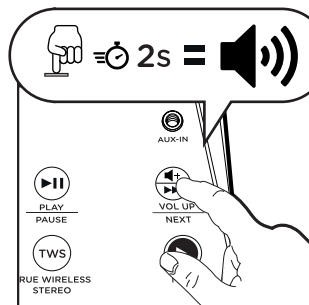

MODE D'EMPLOI FR

BEDIENUNG-SANLEITUNG DE

MANUALE DELL'UTENTE IT

+14

02. OVERALL VIEW

03. STAND INSTALLATION

04. CONNECTION TO THE MAINS

05. TURN ON

06. TURN OFF

07. VOLUME ADJUSTMENT

25W x2 RMS
POWER SOUND

HYPER BASS
QUALITY SOUND

TWS
TRUE WIRELESS STEREO

UP TO 10 METERS

USB READER

AUX IN