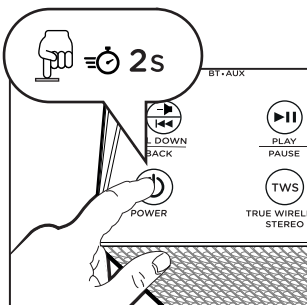

MODE D'EMPLOI FR

BEDIENUNG-SANLEITUNG DE

MANUALE DELL'UTENTE IT

+14

02. OVERALL VIEW

03. STAND INSTALLATION

04. CONNECTION TO THE MAINS

05. TURN ON

06. TURN OFF

07. VOLUME ADJUSTMENT

25W x2 RMS
POWER SOUND

HYPER BASS
QUALITY SOUND

TWS
TRUE WIRELESS STEREO

UP TO 10 METERS

USB READER

AUX IN