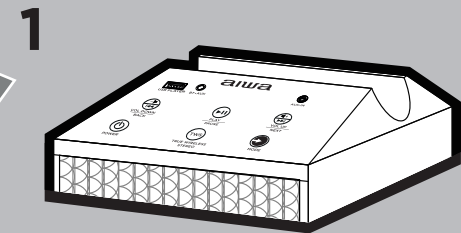

02. OVERALL VIEW