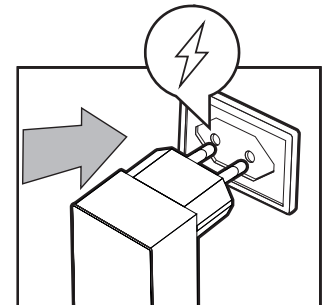

04. CONNECTION TO THE MAINS