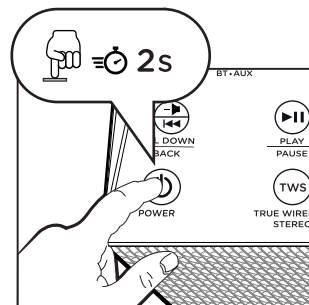

06. TURN OFF

07. VOLUME ADJUSTMENT

25W x2 RMS
POWER SOUND

HYPER BASS
QUALITY SOUND

TWS
TRUE WIRELESS STEREO

UP TO 10 METERS

USB READER

AUX IN