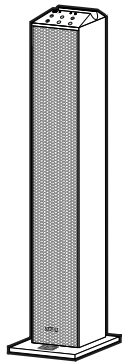

aiwa

JAPANESE ENGINEERING SINCE 1951

TSBT-270

TWS SOUND TOWER SPEAKER

aiwa

JAPANESE ENGINEERING SINCE 1951

Follow us! aiwaEU

www.eu-aiwa.com

06. TURN OFF

07. VOLUME ADJUSTMENT

25W x2 RMS
POWER SOUND

HYPER BASS
QUALITY SOUND

TWS
TRUE WIRELESS STEREO

UP TO 10 METERS

USB READER

AUX IN