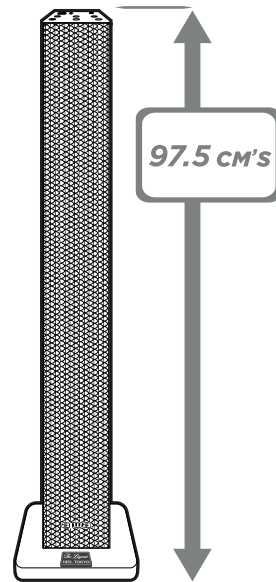

aiwa

JAPANESE ENGINEERING SINCE 1951

TSBT-270

TWS SOUND TOWER SPEAKER

aiwa

JAPANESE ENGINEERING SINCE 1951

Follow us! aiwaEU

www.eu-aiwa.com

AIWA CO., LTD.
Shinagawa-Ku
TOKYO 141-0022, JAPAN

Printed in P.R.C.

EG02A0710V.1

01. ACCESSORIES

+ aiwa

www.aiwa_europe.com

USER MANUAL EN

MANUAL DE USUARIO ES

MODE D'EMPLOI FR

BEDIENUNG-SANLEITUNG DE

MANUALE DELL'UTENTE IT

+14

02. OVERALL VIEW