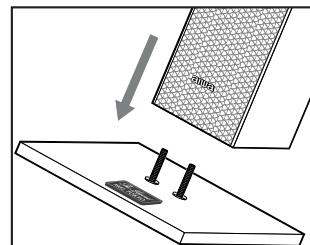

03. STAND INSTALLATION