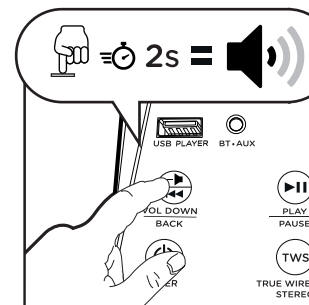

MODE D'EMPLOI FR

BEDIENUNG-SANLEITUNG DE

MANUALE DELL'UTENTE IT

+14

02. OVERALL VIEW

03. STAND INSTALLATION

04. CONNECTION TO THE MAINS

05. TURN ON

06. TURN OFF

07. VOLUME ADJUSTMENT

25W x2 RMS
POWER SOUND

HYPER BASS
QUALITY SOUND

TWS
TRUE WIRELESS STEREO

UP TO 10 METERS

USB READER

AUX IN