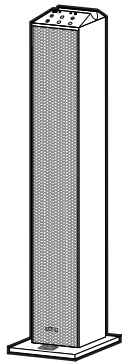

aiwa

JAPANESE ENGINEERING SINCE 1951

TSBT-270

TWS SOUND TOWER SPEAKER

aiwa

JAPANESE ENGINEERING SINCE 1951

Follow us! aiwaEU

www.eu-aiwa.com

06. TURN OFF

07. VOLUME ADJUSTMENT

25W x2 RMS
POWER SOUND

HYPER BASS
QUALITY SOUND

TWS
TRUE WIRELESS STEREO

UP TO 10 METERS

USB READER

AUX IN