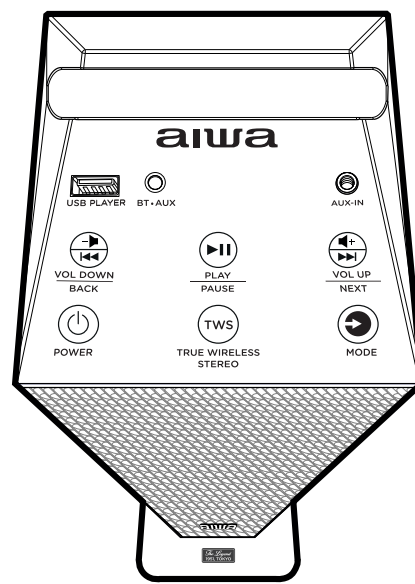

aiwa

JAPANESE ENGINEERING SINCE 1951

TSBT-270

TWS SOUND TOWER SPEAKER

aiwa

JAPANESE ENGINEERING SINCE 1951

Follow us! aiwaEU

www.eu-aiwa.com

AIWA CO., LTD.
Shinagawa-Ku
TOKYO 141-0022, JAPAN

Printed in P.R.C.

EG02A0710V.1

01. ACCESSORIES

+ aiwa

www.aiwa_europe.com

USER MANUAL EN

MANUAL DE USUARIO ES

MODE D'EMPLOI FR

BEDIENUNG-SANLEITUNG DE

MANUALE DELL'UTENTE IT

+14

02. OVERALL VIEW