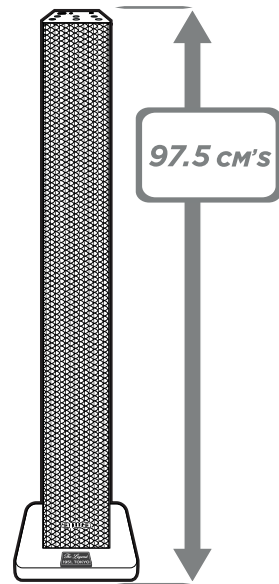

aiwa

JAPANESE ENGINEERING SINCE 1951

TSBT-270

TWS SOUND TOWER SPEAKER

aiwa

JAPANESE ENGINEERING SINCE 1951

Follow us! aiwaEU

www.eu-aiwa.com

AIWA CO., LTD.
Shinagawa-Ku
TOKYO 141-0022, JAPAN

Printed in P.R.C.

EG02A0710V.1

01. ACCESSORIES

+ aiwa

www.aiwa_europe.com

USER MANUAL EN

MANUAL DE USUARIO ES

MODE D'EMPLOI FR

BEDIENUNG-SANLEITUNG DE

MANUALE DELL'UTENTE IT

+14

02. OVERALL VIEW