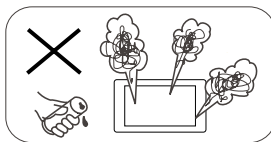

- (a). Water or other objects enter the unit.
- (b). There is smoke.
- (c). Peculiar smell.

To ensure safe driving, please adjust the volume to a safe and comfortable level in case of emergency situations.