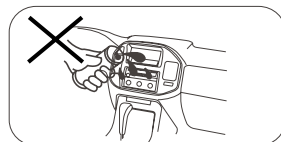

Safety Precautions

Thank you for purchasing this product. Please read through these operating instructions so you will know how to operate your model properly. Please keep this manual in a safe place for future reference.

Only connect the unit to a 12-volt power supply with negative grounding.

Never install this unit where operating it may impair safe driving conditions.

Never use the front video display function when driving, so as to prevent violating traffic regulations or causing an accident.

Never expose this unit, amplifier, and speakers to moisture or water to prevent electric sparks or fire.

Do not change the fuse on the power cord without professional guidance. Using an improper fuse may cause damage to this unit or even cause fire.

Please contact your nearest dealer if one of the following is experienced:

- (a). Water or other objects enter the unit.
- (b). There is smoke.
- (c). Peculiar smell.

To ensure safe driving, please adjust the volume to a safe and comfortable level in case of emergency situations.