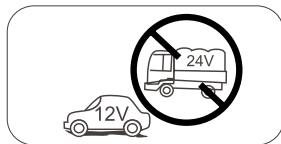

Only connect the unit to a 12-volt power supply with negative grounding.

Never install this unit where operating it may impair safe driving conditions.

Never use the front video display function when driving, so as to prevent violating traffic regulations or causing an accident.