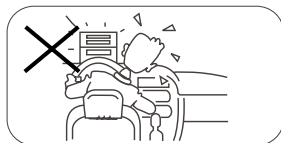

Only connect the unit to a 12-volt power supply with negative grounding.

Never install this unit where operating it may impair safe driving conditions.

Never use the front video display function when driving, so as to prevent violating traffic regulations or causing an accident.