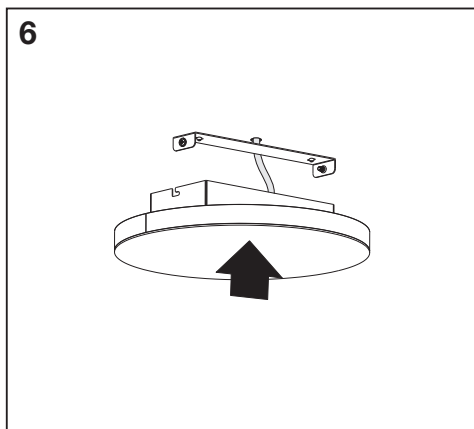

 **1420 g**  
 4058075484672  
 **1465 g**  
 4058075484696  
**2x**  **2x**   
**1x**  
 **2550 g**  
 4058075484719

mm

	H	Ø
Ø300 20W TW	65	300
Ø300 20W RGBW	69	300
Ø450 28W TW	65	450

**1**

  
  
 ON OFF ON ON ON  
 OFF OFF ON ON ON  
 ON  
 OFF

**2**

a, b, c  

**3**

**4**