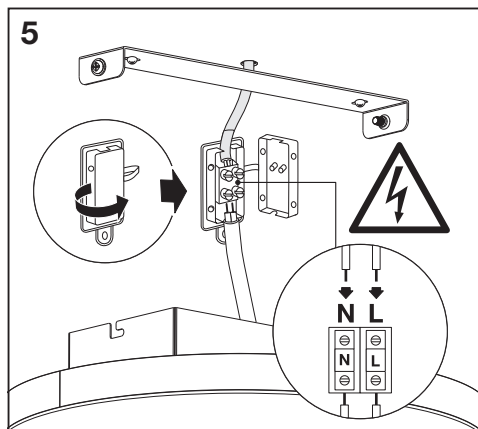

 **1420 g**  
 4058075484672  
 **1465 g**  
 4058075484696  
**2x**  **2x**   
**1x**  
 **2550 g**  
 4058075484719

mm

	H	Ø
Ø300 20W TW	65	300
Ø300 20W RGBW	69	300
Ø450 28W TW	65	450

**1**

  
  
 ON OFF ON ON ON  
 OFF OFF ON ON ON  
 ON  
 OFF

**2**

a, b, c  

**3**

**4**