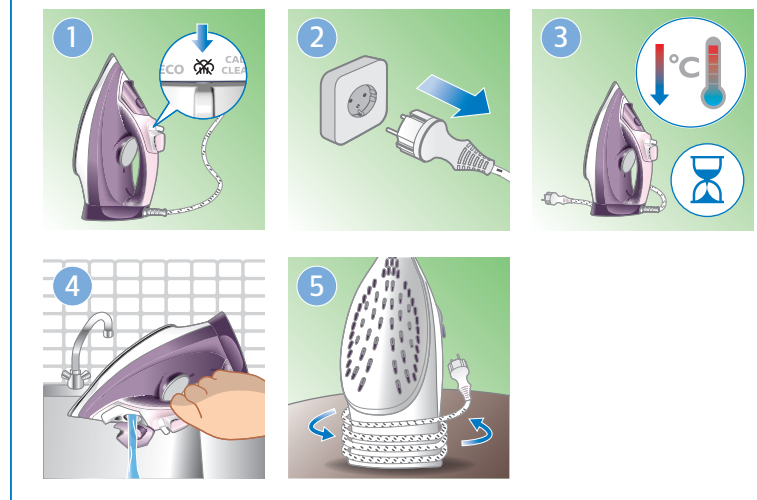

5 www.philips.com/support